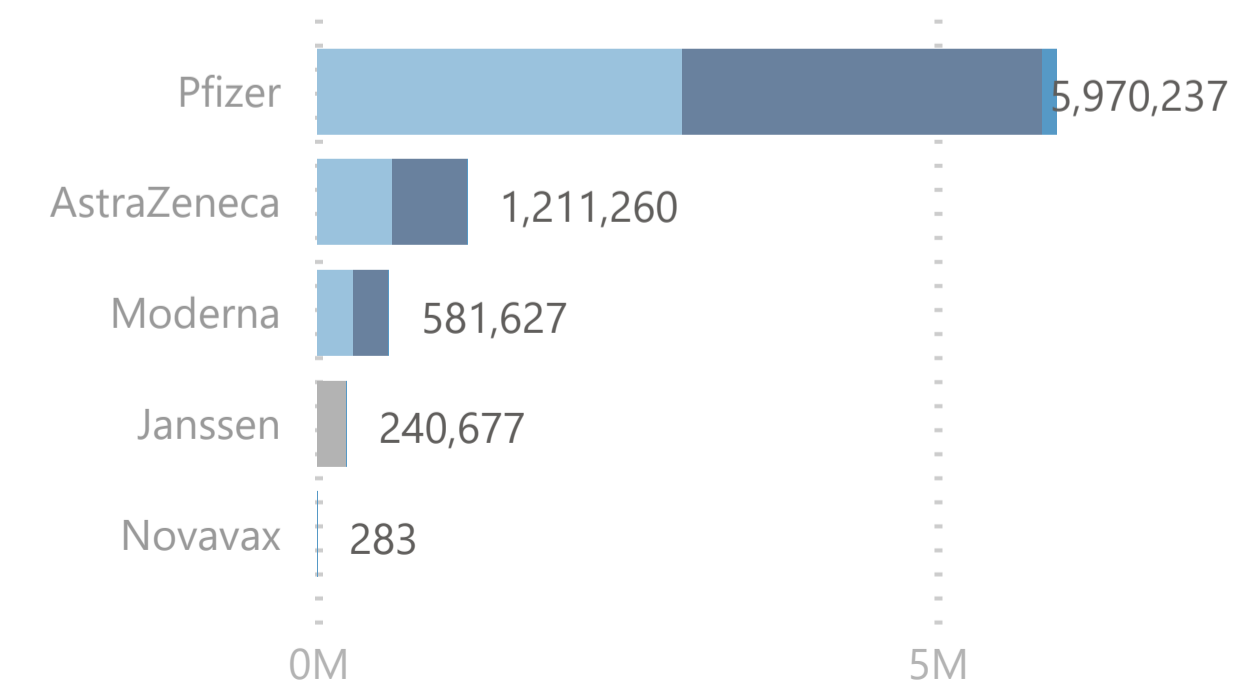

Doses Administered by Type

● Dose 1 ● Single Dose ● Dose 2 ● Immuno Dose