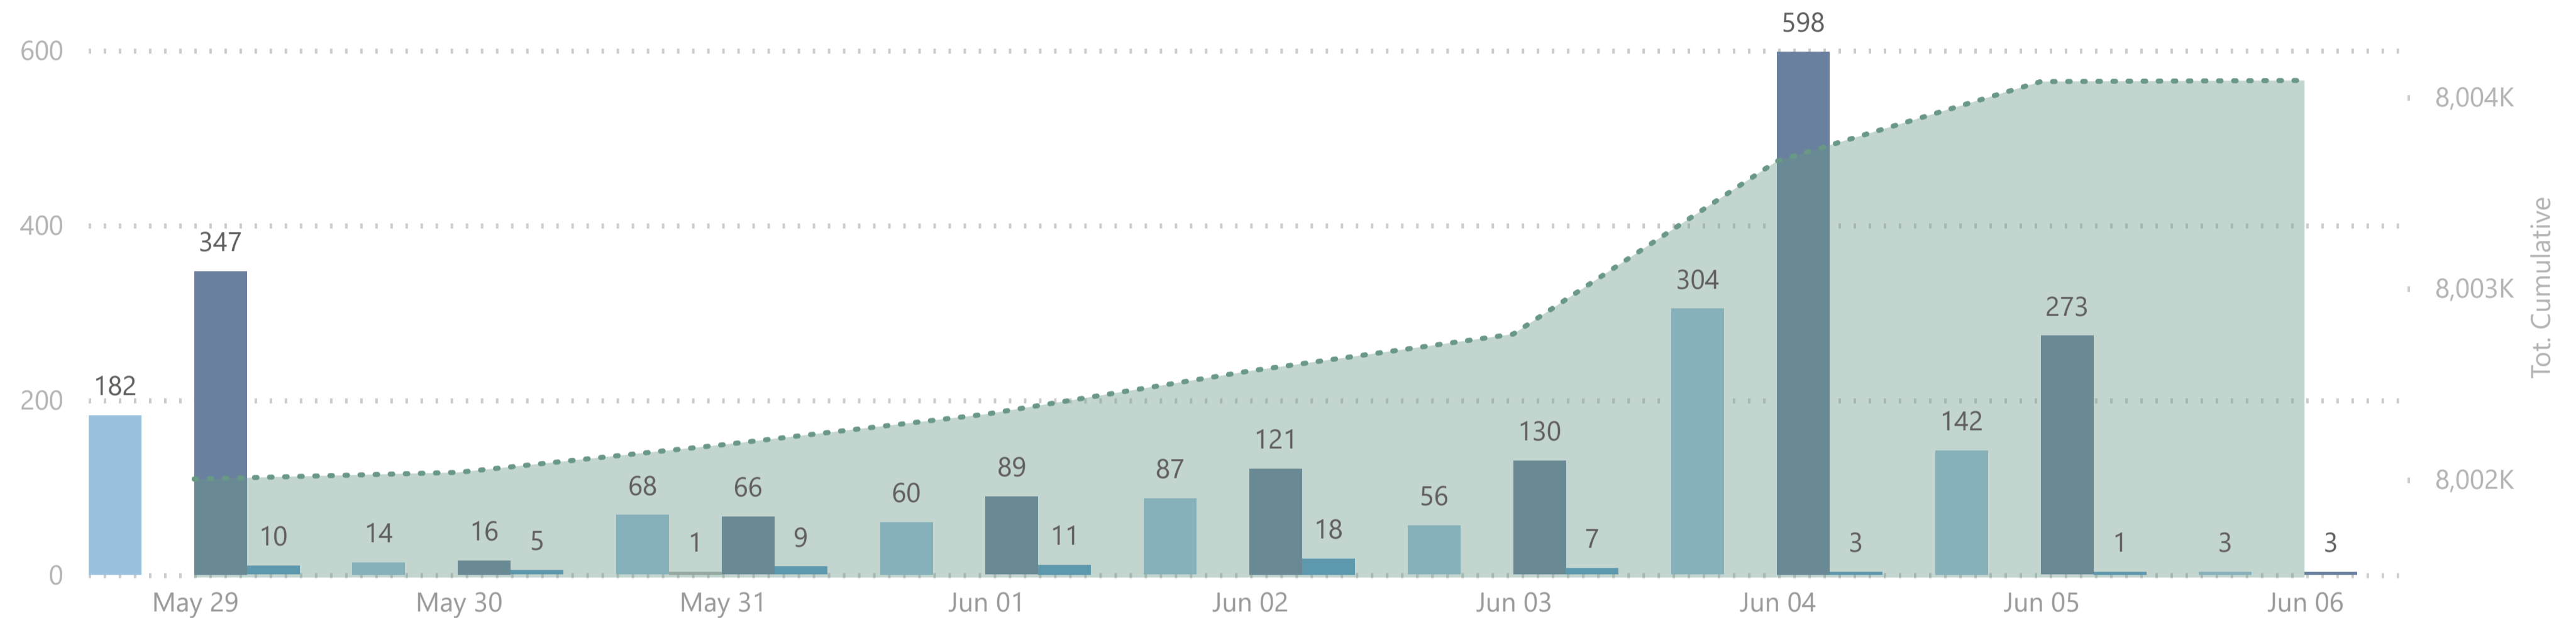

### 240,664

Single Dose

### 3,796,167

Dose 2

### 120,538

ImmunoComp. Dose

**Please note:**

1. The number recorded as having been delivered will always be modestly below the number actually delivered. This will be due to a lag in a small number of cases between the actual administration of the vaccination and the subsequent recording of details on the system.

### No. of Doses Administered

● Dose 1 ● Single Dose ● Dose 2 ● Immuno Dose ● Tot. Cumulative