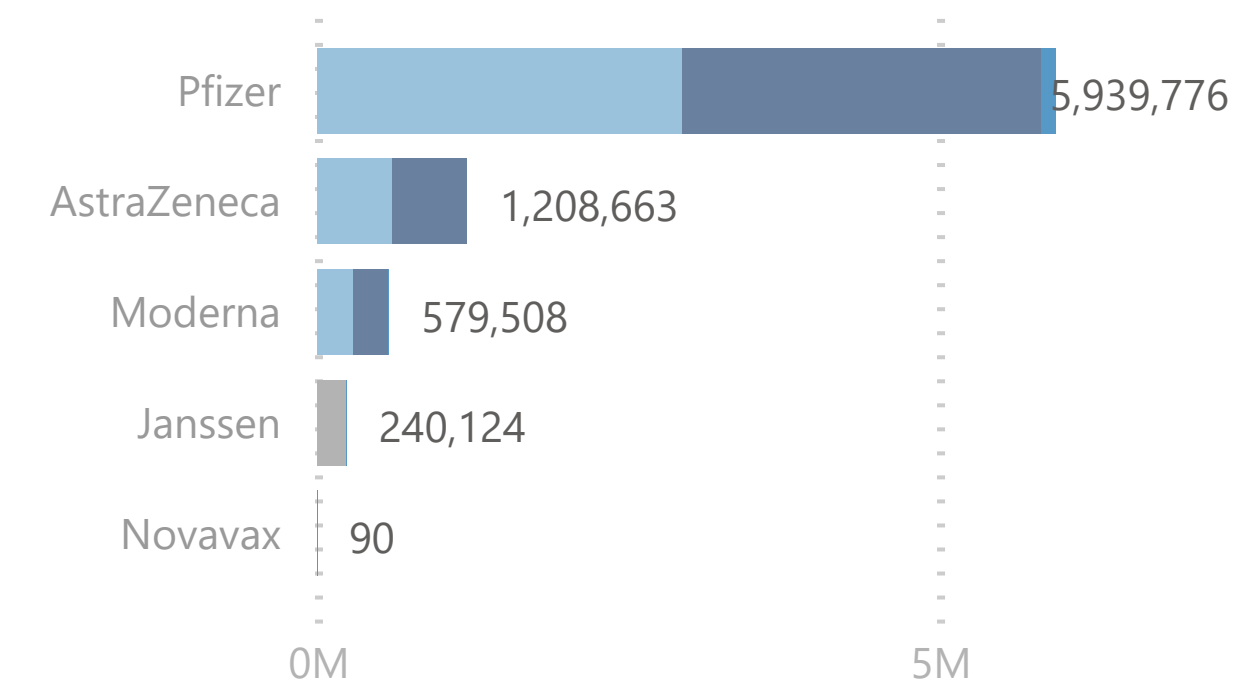

7,968,161

Total Vaccination Doses

3,832,595

Dose 1

240,111

Single Dose

3,773,642

Dose 2

121,813

ImmunoComp. Dose

Please note:

1. The number recorded as having been delivered will always be modestly below the number actually delivered. This will be due to a lag in a small number of cases between the actual administration of the vaccination and the subsequent recording of details on the system.

No. of Doses Administered

● Dose 1 ● Dose 2 ● Immuno Dose - - - - Tot. Cumulative

Doses Administered by Type

● Dose 1 ● Single Dose ● Dose 2 ● Immuno Dose

Doses Administered by Age Group

● Dose 1 ● Single Dose ● Dose 2 ● Immuno Dose