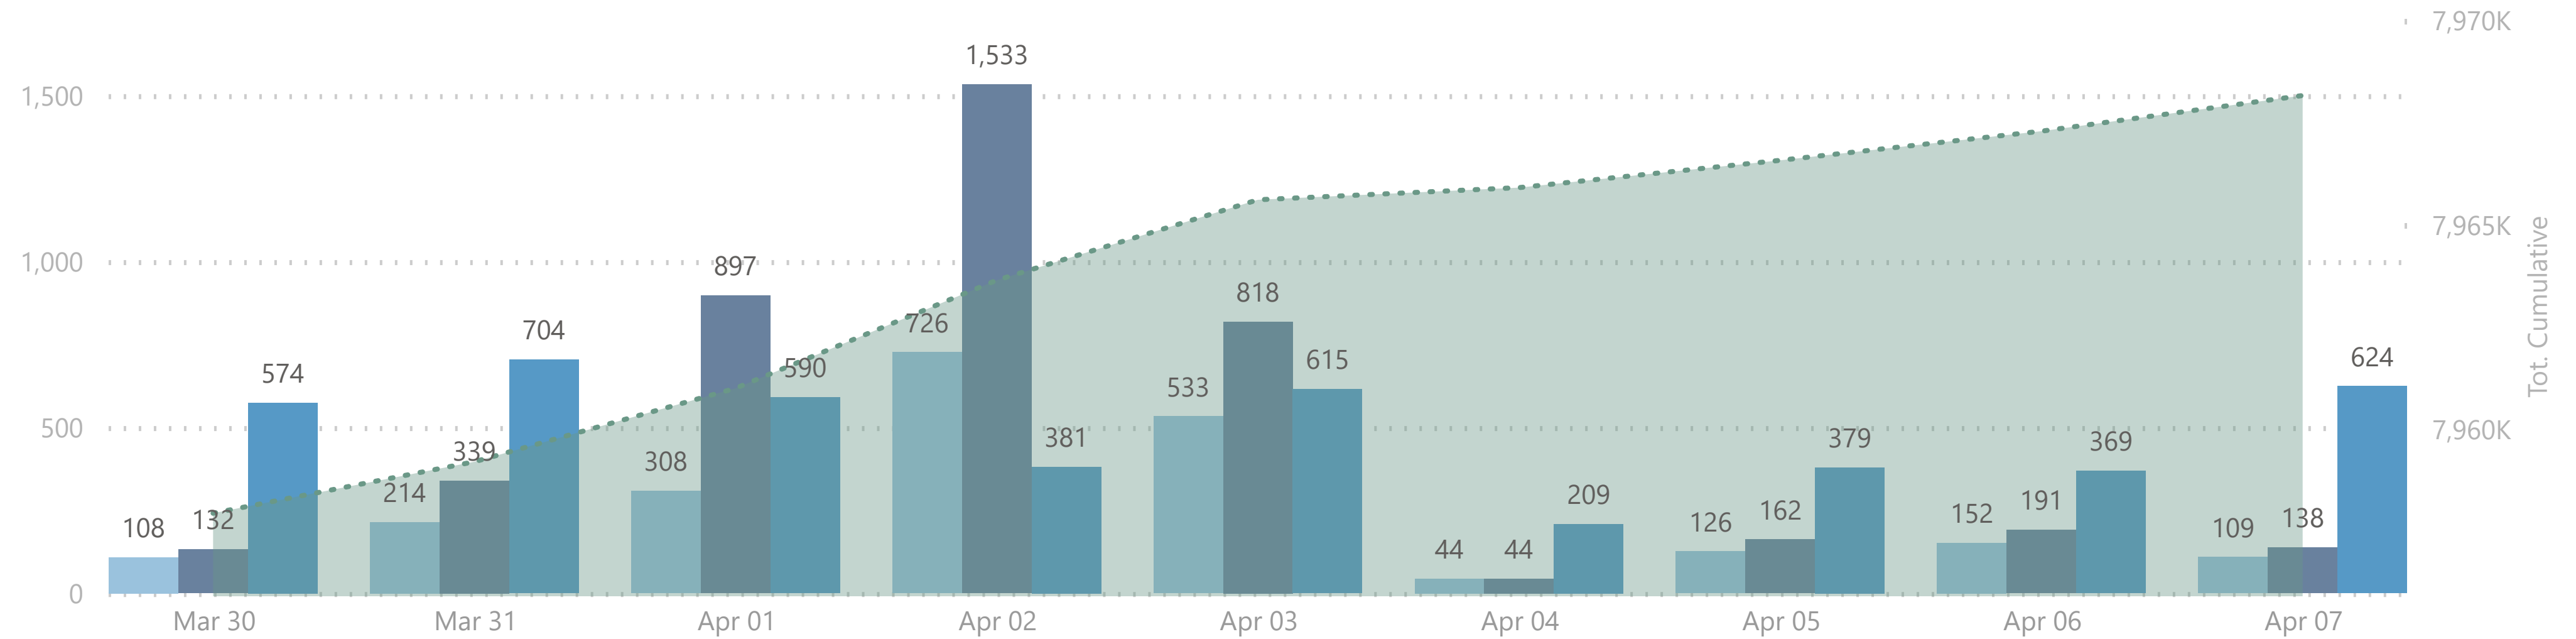

7,968,161

Total Vaccination Doses

3,832,595

Dose 1

240,111

Single Dose

3,773,642

Dose 2

121,813

ImmunoComp. Dose

Please note:

1. The number recorded as having been delivered will always be modestly below the number actually delivered. This will be due to a lag in a small number of cases between the actual administration of the vaccination and the subsequent recording of details on the system.

No. of Doses Administered

● Dose 1 ● Dose 2 ● Immuno Dose - - - - Tot. Cumulative

Doses Administered by Type

● Dose 1 ● Single Dose ● Dose 2 ● Immuno Dose

Doses Administered by Age Group

● Dose 1 ● Single Dose ● Dose 2 ● Immuno Dose