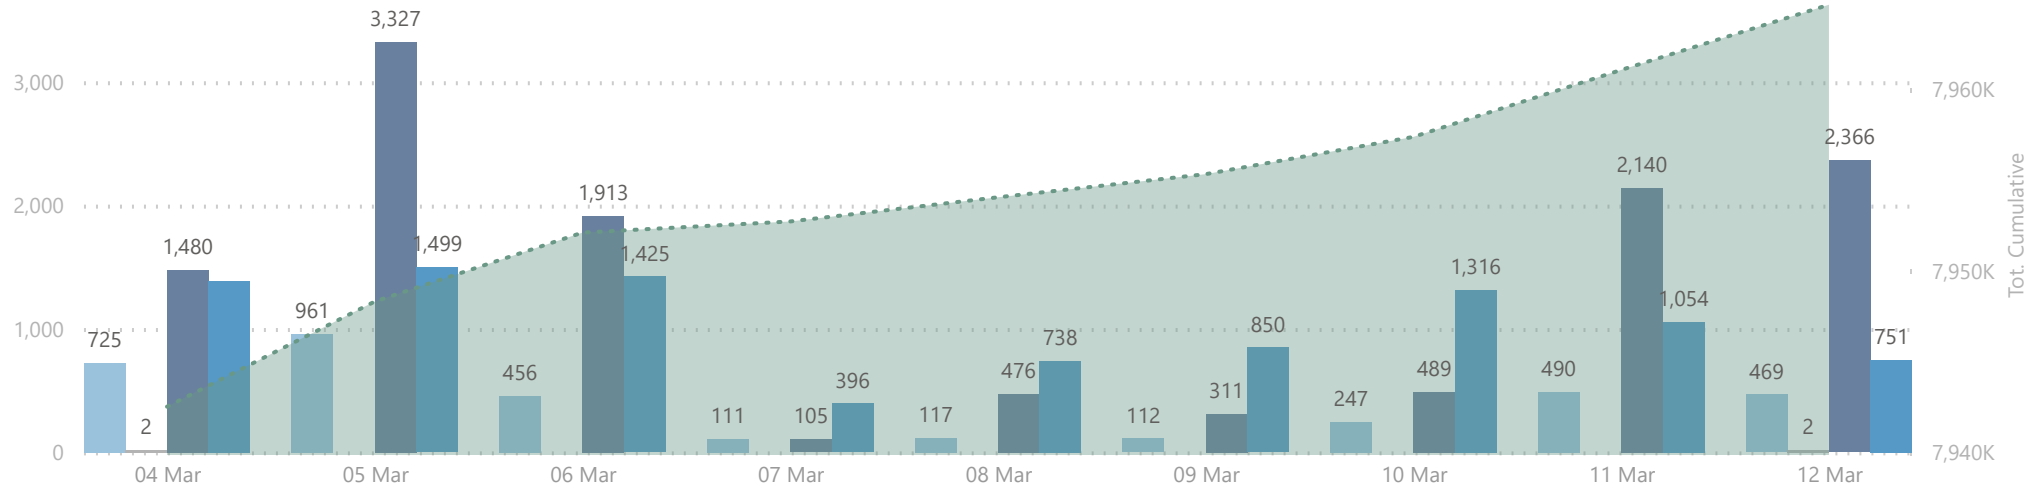

### 239,617

Single Dose

### 3,752,065

Dose 2

### 151,253

ImmunoComp. Dose

**Please note:**

1. The number recorded as having been delivered will always be modestly below the number actually delivered. This will be due to a lag in a small number of cases between the actual administration of the vaccination and the subsequent recording of details on the system.

### No. of Doses Administered

● Dose 1 ● Single Dose ● Dose 2 ● Immuno Dose ..... Tot. Cumulative