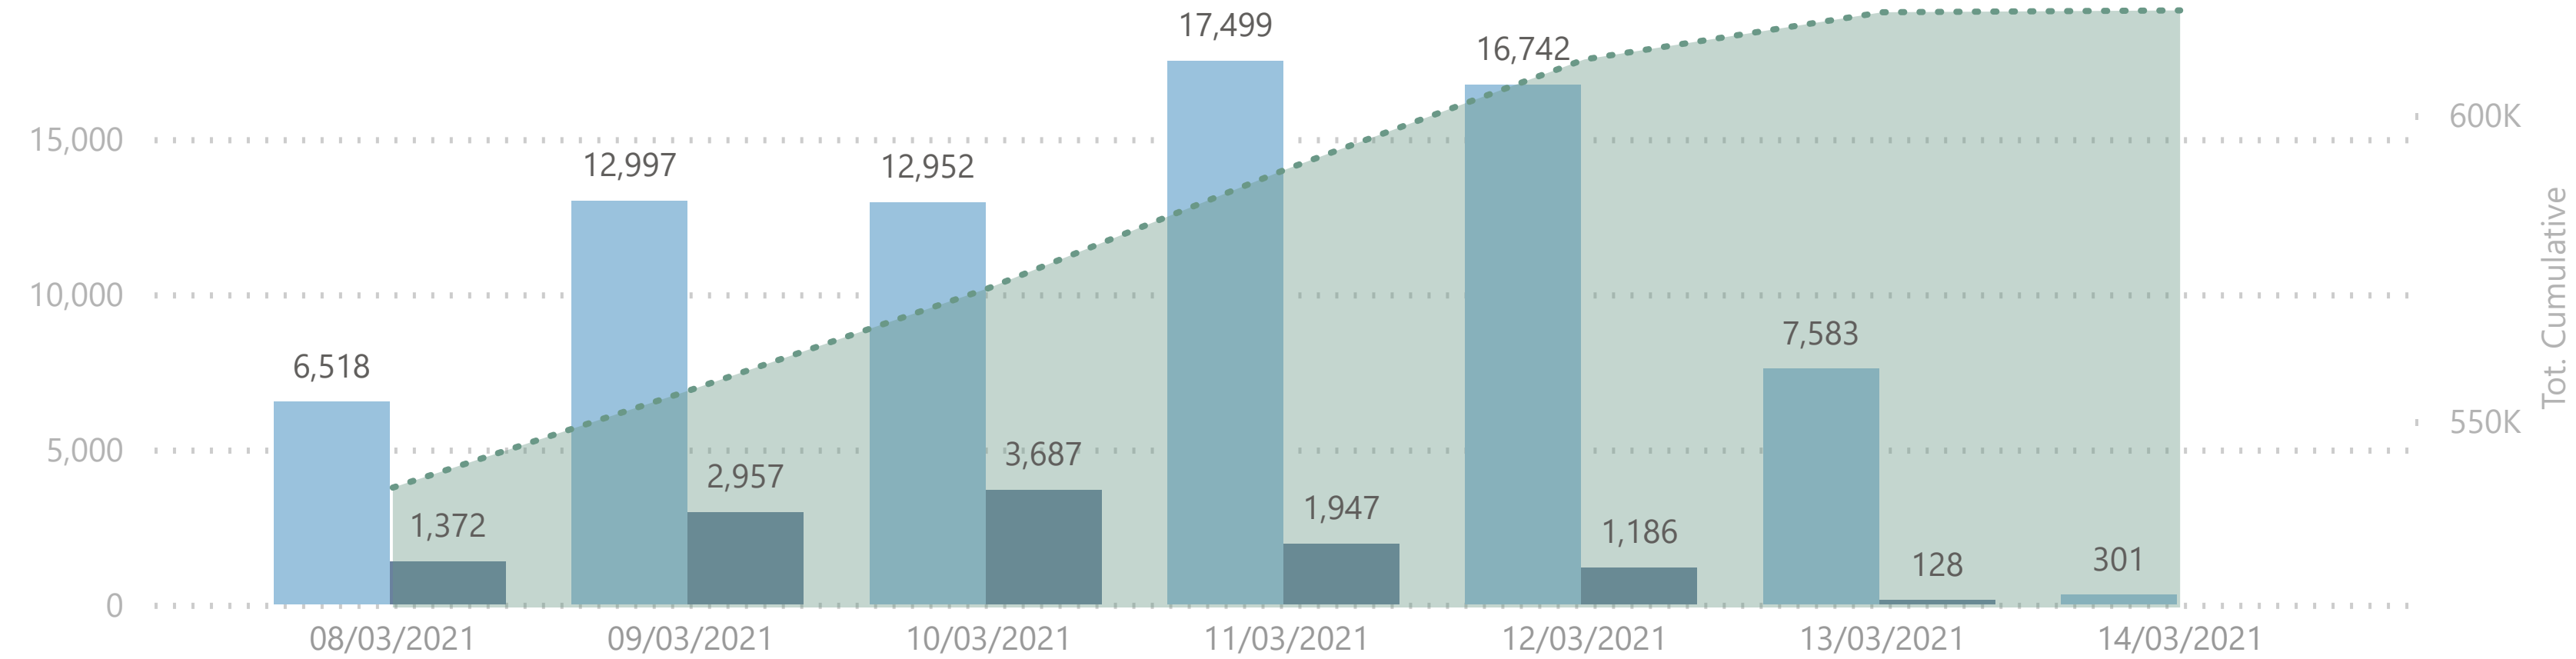

617,050

Total Vaccination Doses

452,554

Dose 1

164,496

Dose 2

Please note the following:

1. There will be a two-day lag in publication.
2. The number recorded as having been delivered will always be modestly below the number actually delivered. This will be due to a lag in a small number of cases between the actual administration of the vaccination and the subsequent recording of details on the system.

No. of Doses Administered

● Dose 1 ● Dose 2 - - - - - Tot. Cumulative

Current Activity

- Cohort 1 ●
- Cohort 2 ●
- Cohort 3 ●
- Cohort 4 ●
- Cohort 5
- Cohort 6
- Cohort 7
- Cohort 8
- Cohort 9
- Cohort 10
- Cohort 11
- Cohort 12
- Cohort 13
- Cohort 14
- Cohort 15

Doses Administered by Type

Active Cohorts - No. of Doses Administered