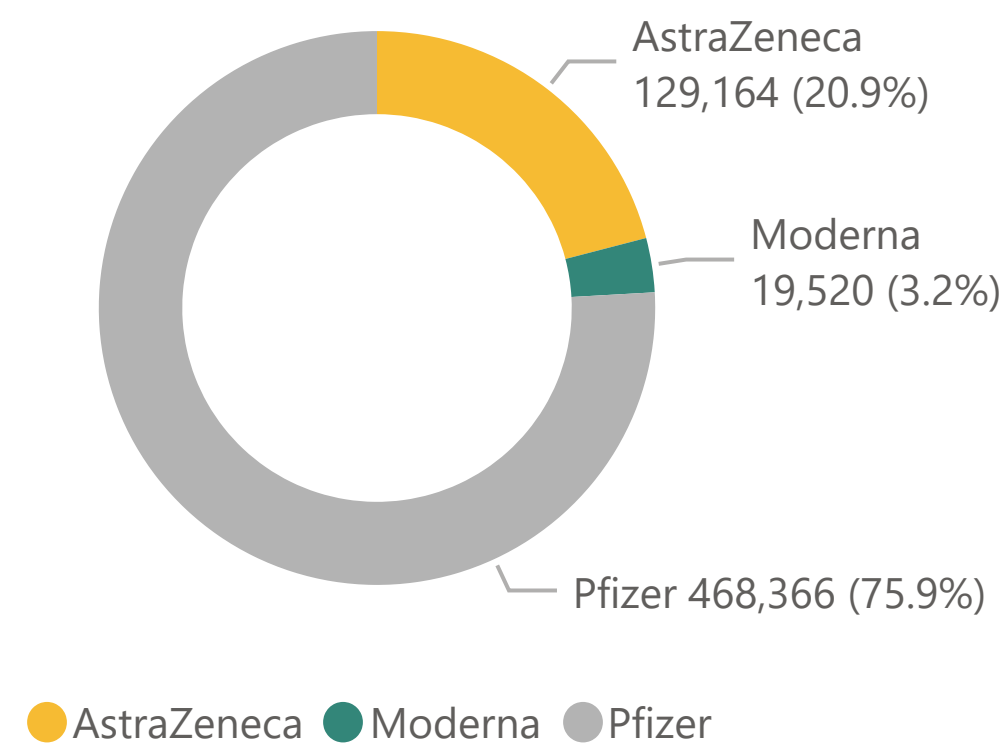

617,050

Total Vaccination Doses

452,554

Dose 1

164,496

Dose 2

Please note the following:

1. There will be a two-day lag in publication.
2. The number recorded as having been delivered will always be modestly below the number actually delivered. This will be due to a lag in a small number of cases between the actual administration of the vaccination and the subsequent recording of details on the system.

No. of Doses Administered

● Dose 1 ● Dose 2 - - - - - Tot. Cumulative

Current Activity

- Cohort 1 ●
- Cohort 2 ●
- Cohort 3 ●
- Cohort 4 ●
- Cohort 5
- Cohort 6
- Cohort 7
- Cohort 8
- Cohort 9
- Cohort 10
- Cohort 11
- Cohort 12
- Cohort 13
- Cohort 14
- Cohort 15

Doses Administered by Type

Active Cohorts - No. of Doses Administered