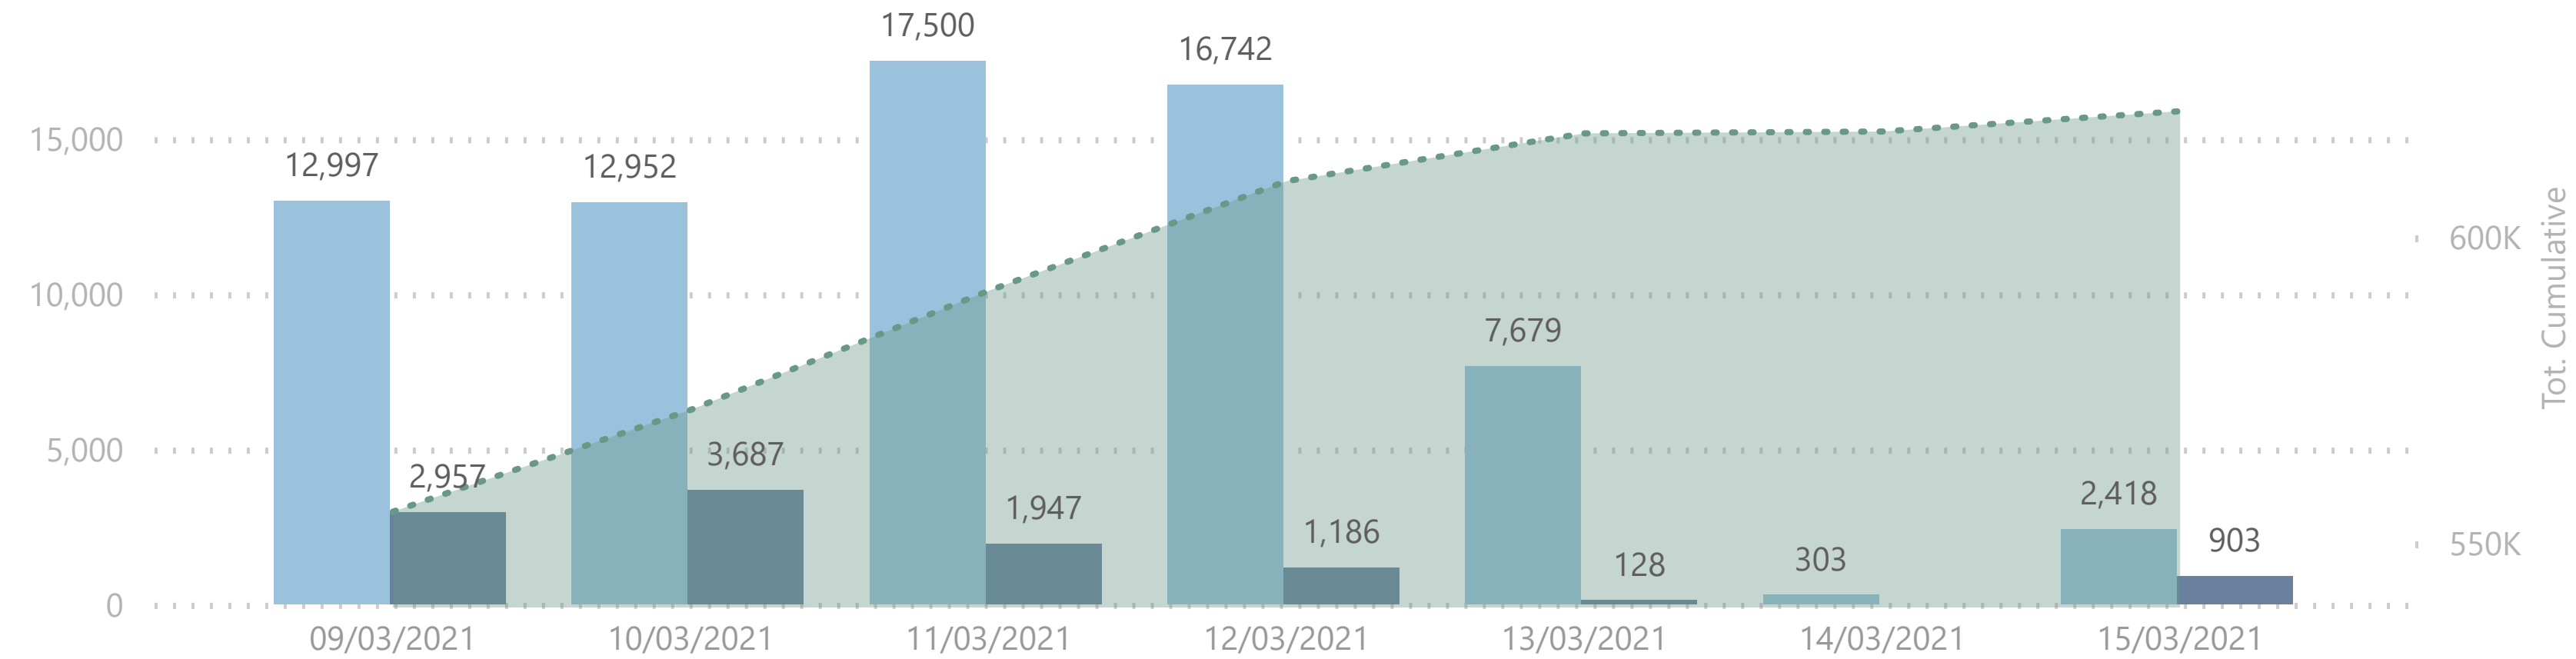

**620,580**  
Total Vaccination Doses

**455,182**  
Dose 1

**165,398**  
Dose 2

**Please note the following:**

1. There will be a two-day lag in publication.
2. The number recorded as having been delivered will always be modestly below the number actually delivered. This will be due to a lag in a small number of cases between the actual administration of the vaccination and the subsequent recording of details on the system.

### No. of Doses Administered

● Dose 1 ● Dose 2 - - - - - Tot. Cumulative

### Current Activity

- Cohort 1 ●
- Cohort 2 ●
- Cohort 3 ●
- Cohort 4 ●
- Cohort 5
- Cohort 6
- Cohort 7
- Cohort 8
- Cohort 9
- Cohort 10
- Cohort 11
- Cohort 12
- Cohort 13
- Cohort 14
- Cohort 15

### Doses Administered by Type