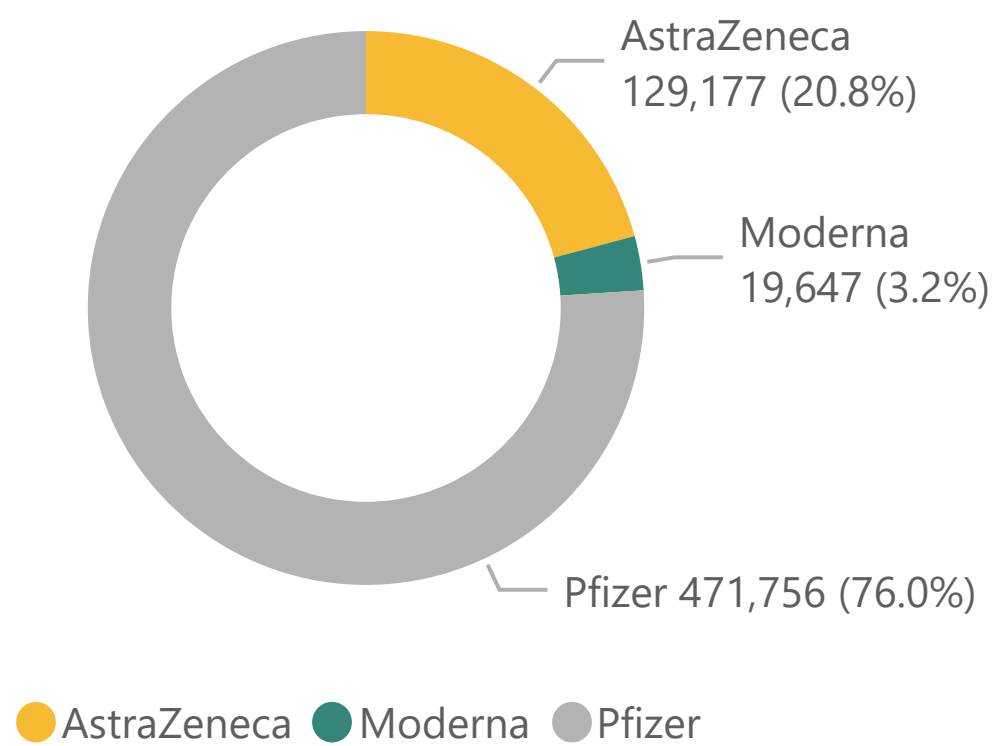

**620,580**  
Total Vaccination Doses

**455,182**  
Dose 1

**165,398**  
Dose 2

**Please note the following:**

1. There will be a two-day lag in publication.
2. The number recorded as having been delivered will always be modestly below the number actually delivered. This will be due to a lag in a small number of cases between the actual administration of the vaccination and the subsequent recording of details on the system.

### No. of Doses Administered

● Dose 1 ● Dose 2 - - - - - Tot. Cumulative

### Current Activity

- Cohort 1 ●
- Cohort 2 ●
- Cohort 3 ●
- Cohort 4 ●
- Cohort 5
- Cohort 6
- Cohort 7
- Cohort 8
- Cohort 9
- Cohort 10
- Cohort 11
- Cohort 12
- Cohort 13
- Cohort 14
- Cohort 15

### Doses Administered by Type