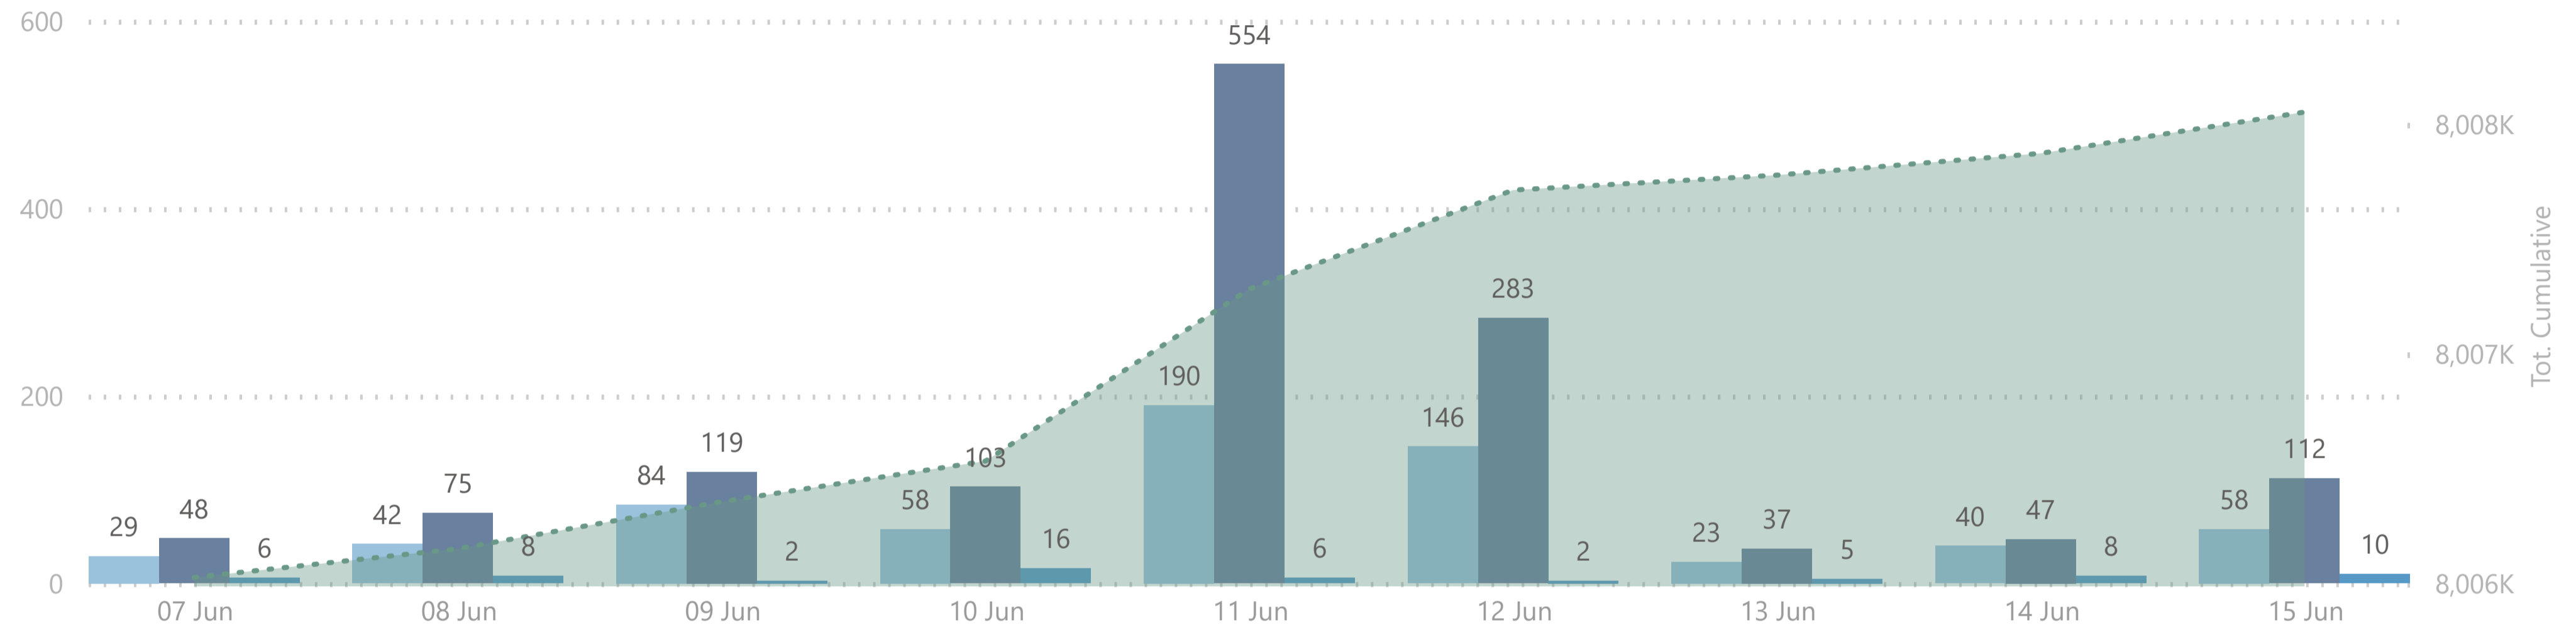

8,008,054

Total Vaccination Doses

3,847,880

Dose 1

240,700

Single Dose

3,798,059

Dose 2

121,415

ImmunoComp. Dose

Please note:

1. The number recorded as having been delivered will always be modestly below the number actually delivered. This will be due to a lag in a small number of cases between the actual administration of the vaccination and the subsequent recording of details on the system.

No. of Doses Administered

● Dose 1 ● Dose 2 ● Immuno Dose - - - - Tot. Cumulative

Doses Administered by Type

● Dose 1 ● Single Dose ● Dose 2 ● Immuno Dose

Doses Administered by Age Group

● Dose 1 ● Single Dose ● Dose 2 ● Immuno Dose