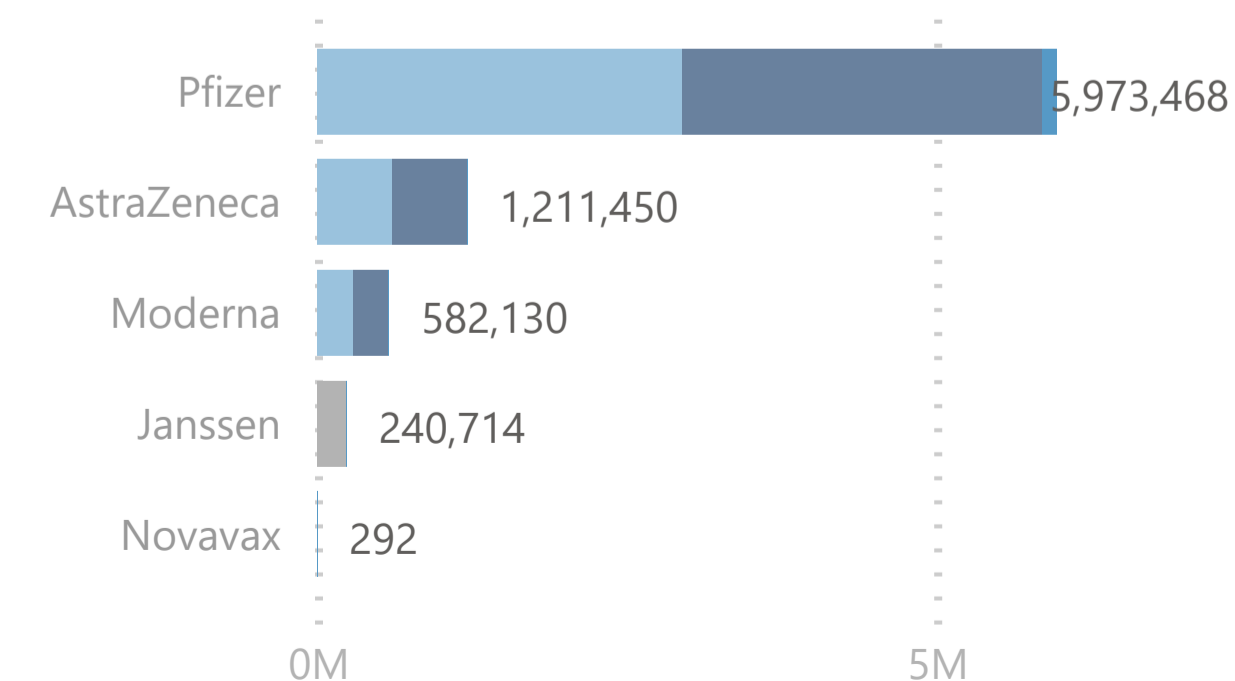

8,008,054

Total Vaccination Doses

3,847,880

Dose 1

240,700

Single Dose

3,798,059

Dose 2

121,415

ImmunoComp. Dose

Please note:

1. The number recorded as having been delivered will always be modestly below the number actually delivered. This will be due to a lag in a small number of cases between the actual administration of the vaccination and the subsequent recording of details on the system.

No. of Doses Administered

● Dose 1 ● Dose 2 ● Immuno Dose - - - - Tot. Cumulative

Doses Administered by Type

● Dose 1 ● Single Dose ● Dose 2 ● Immuno Dose

Doses Administered by Age Group

● Dose 1 ● Single Dose ● Dose 2 ● Immuno Dose