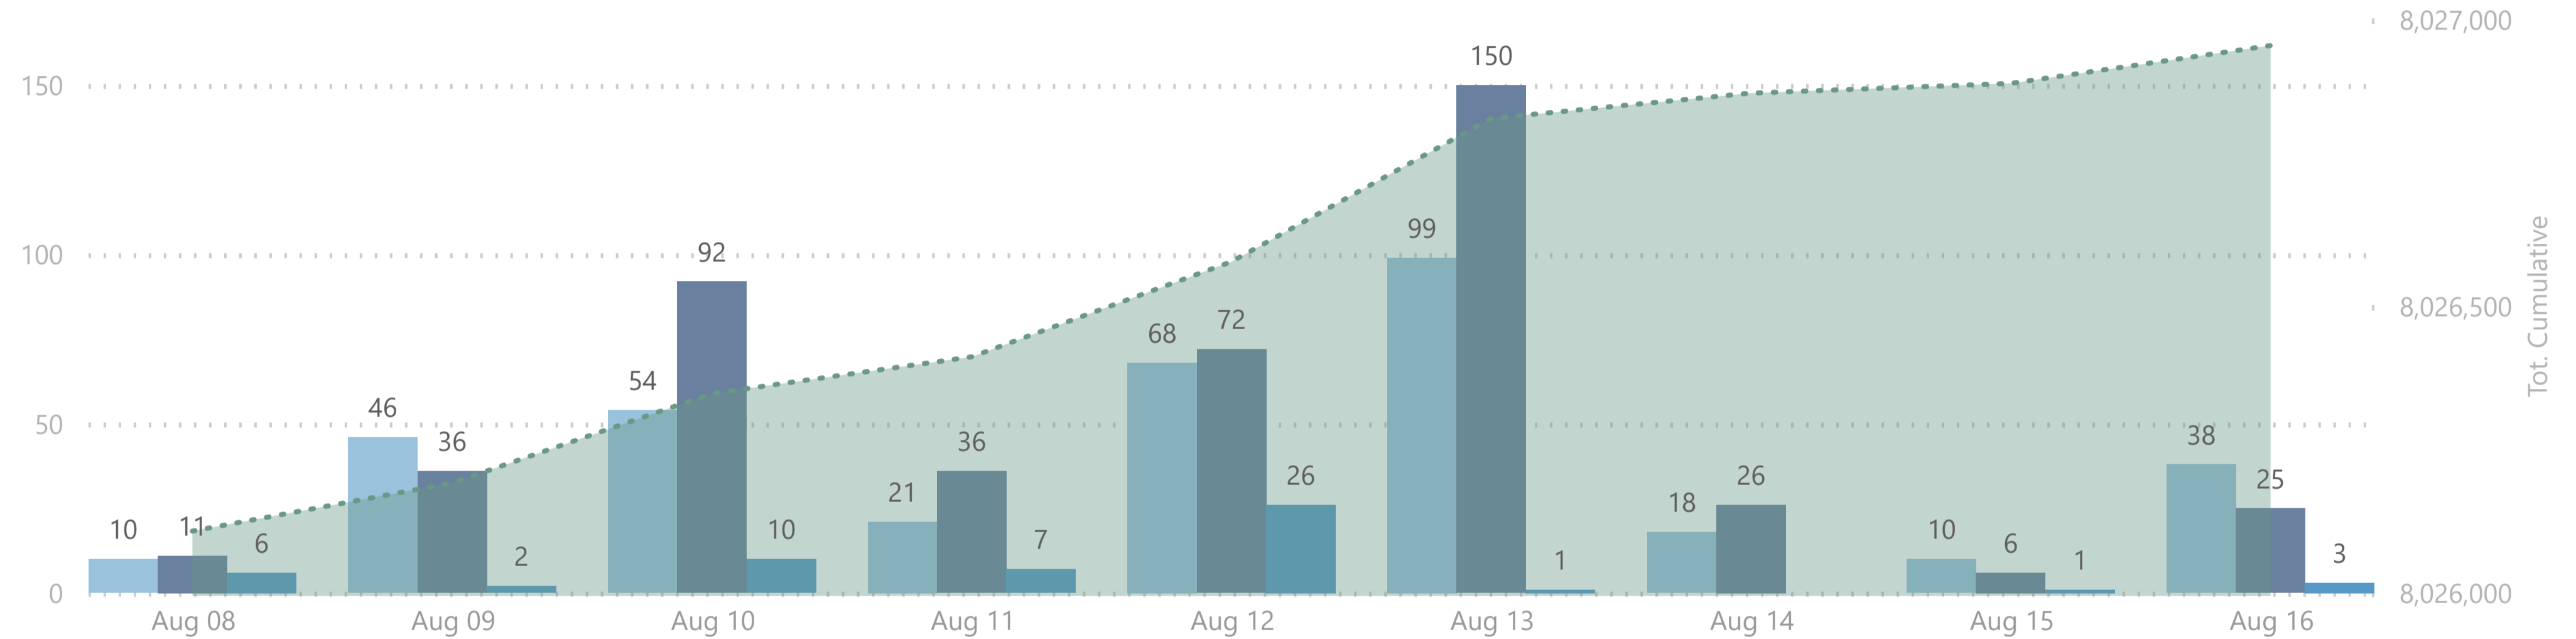

### 3,807,352

Dose 2

### 125,310

ImmunoComp. Dose

**Please note:**

1. The number recorded as having been delivered will always be modestly below the number actually delivered. This will be due to a lag in a small number of cases between the actual administration of the vaccination and the subsequent recording of details on the system.

### No. of Doses Administered

● Dose 1 ● Dose 2 ● Immuno Dose ..... Tot. Cumulative