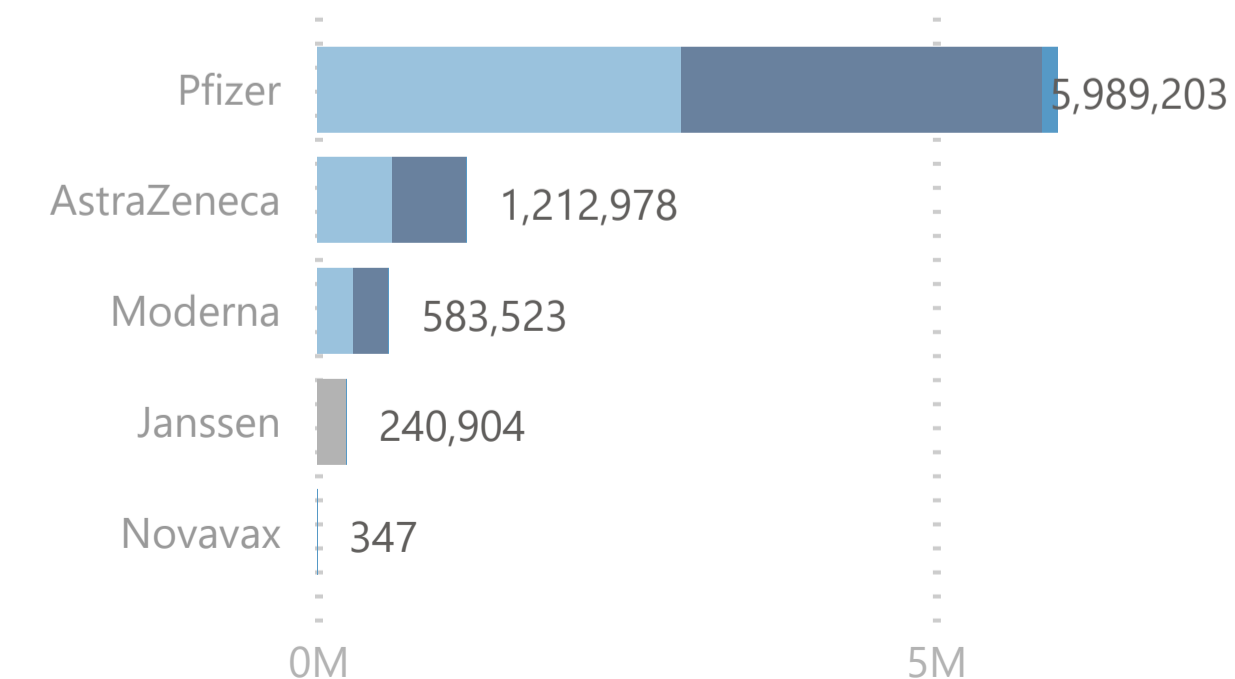

Doses Administered by Type

● Dose 1 ● Single Dose ● Dose 2 ● Immuno Dose