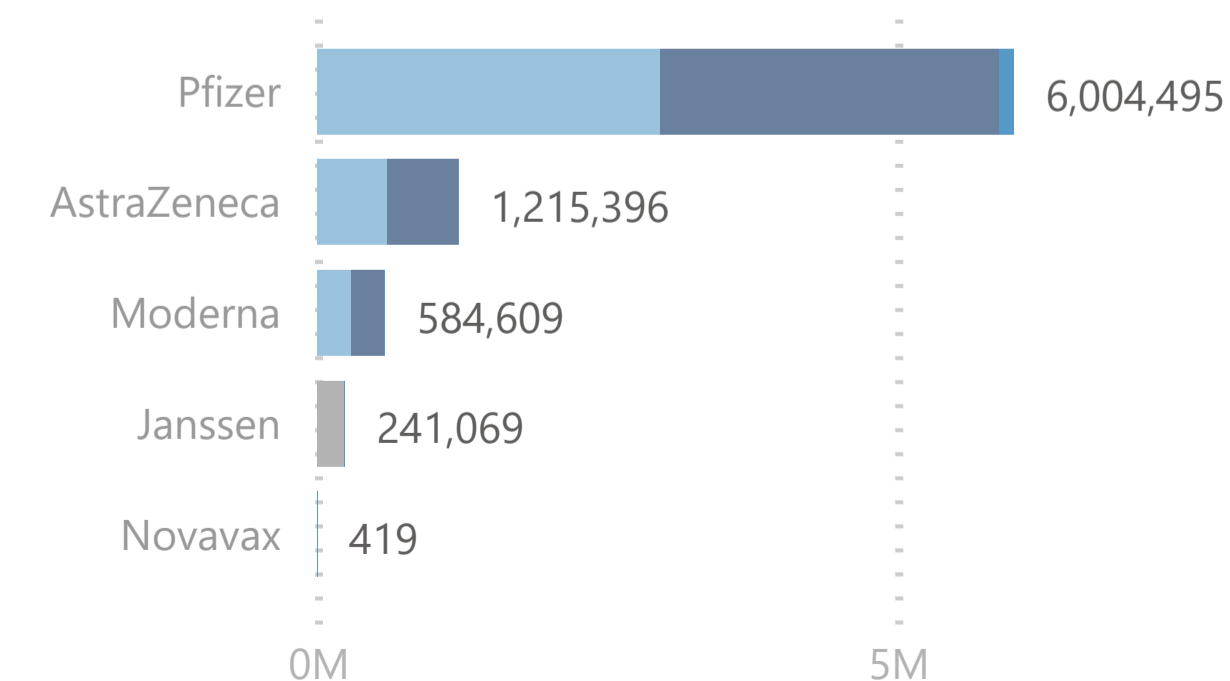

8,045,988

Total Vaccination Doses

3,861,356

Dose 1

241,051

Single Dose

3,814,001

Dose 2

129,580

Additional Dose

Please note:

1. The number recorded as having been delivered will always be modestly below the number actually delivered. This will be due to a lag in a small number of cases between the actual administration of the vaccination and the subsequent recording of details on the system.

No. of Doses Administered

● Dose 1 ● Single Dose ● Dose 2 ● Additional Dose ● Tot. Cumulative

Doses Administered by Type

● Dose 1 ● Single Dose ● Dose 2 ● Additional Dose

Doses Administered by Age Group

● Dose 1 ● Single Dose ● Dose 2 ● Additional Dose