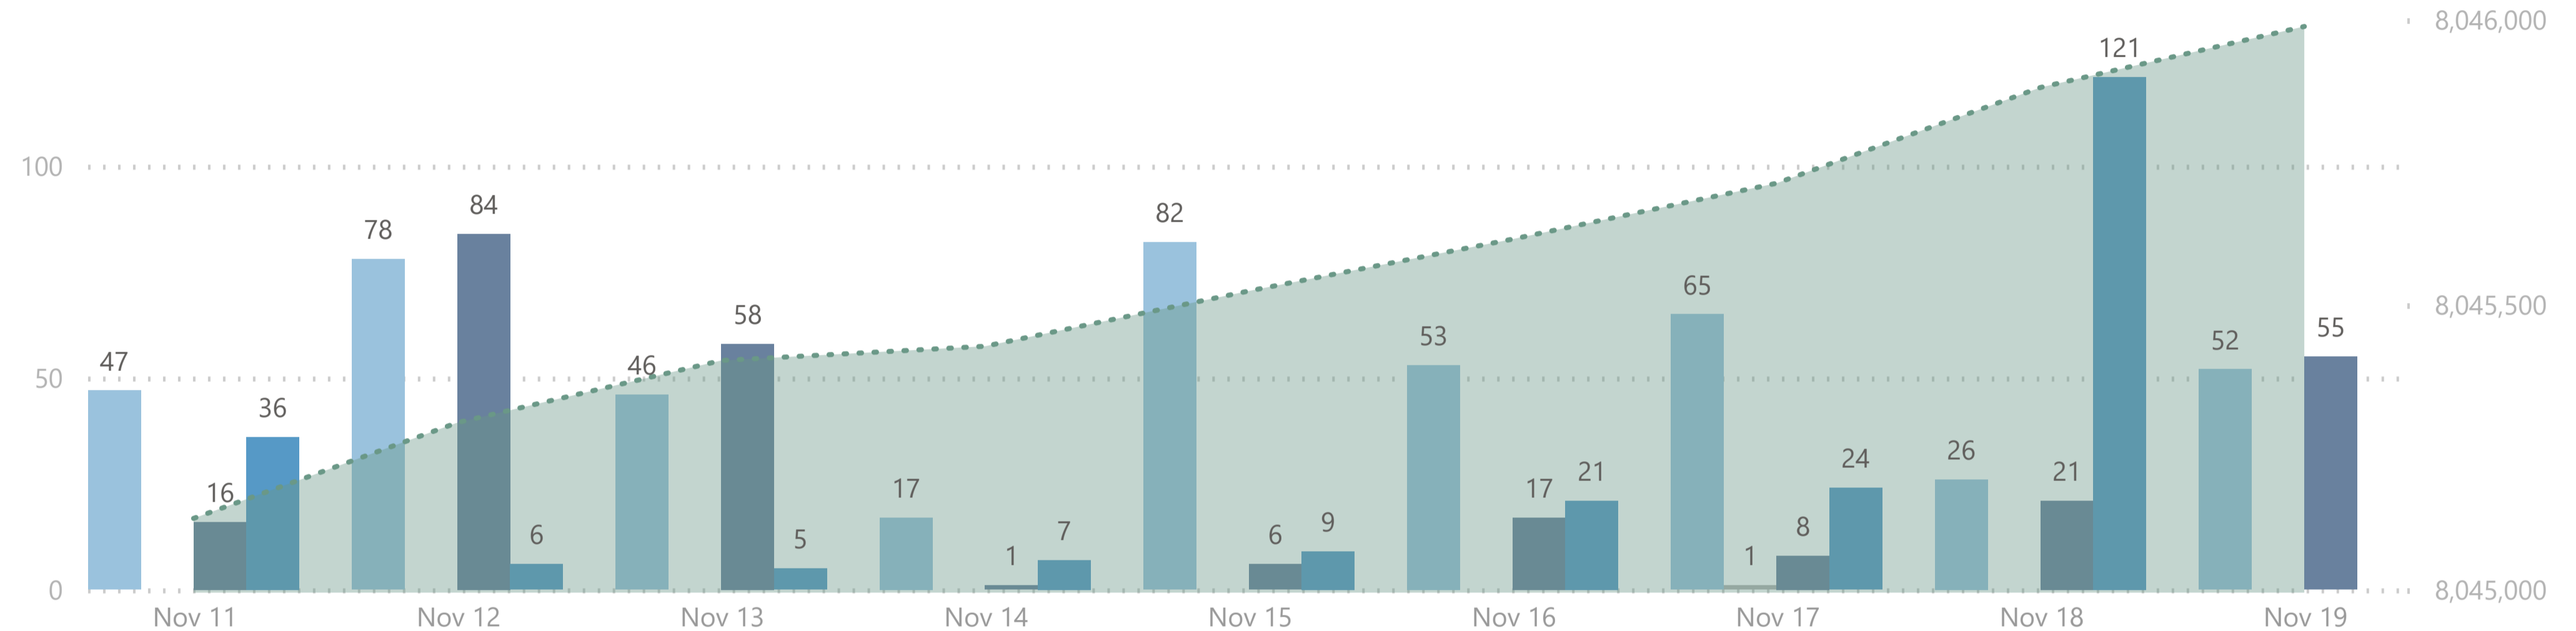

8,045,988

Total Vaccination Doses

3,861,356

Dose 1

241,051

Single Dose

3,814,001

Dose 2

129,580

Additional Dose

Please note:

1. The number recorded as having been delivered will always be modestly below the number actually delivered. This will be due to a lag in a small number of cases between the actual administration of the vaccination and the subsequent recording of details on the system.

No. of Doses Administered

● Dose 1 ● Single Dose ● Dose 2 ● Additional Dose ● Tot. Cumulative

Doses Administered by Type

● Dose 1 ● Single Dose ● Dose 2 ● Additional Dose

Doses Administered by Age Group

● Dose 1 ● Single Dose ● Dose 2 ● Additional Dose