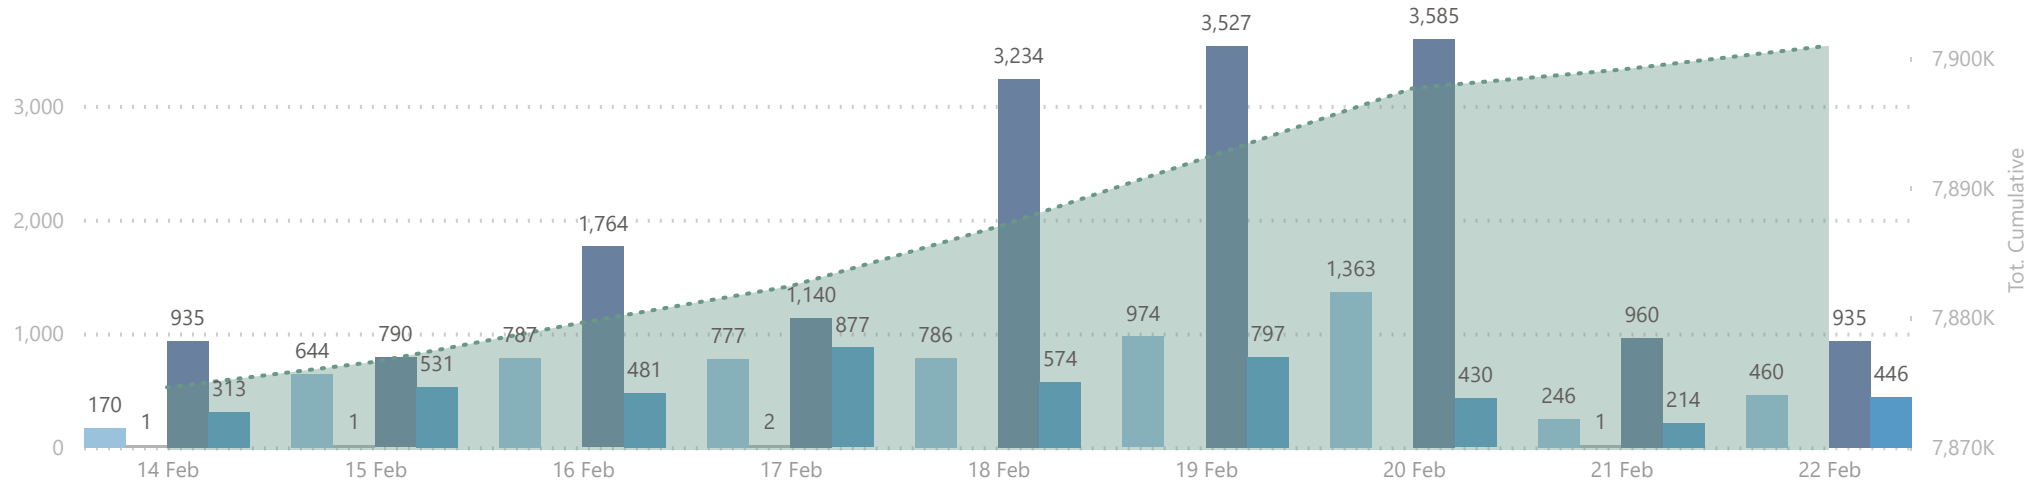

### 238,980

Single Dose

### 3,722,430

Dose 2

### 131,021

ImmunoComp. Dose

**Please note:**

1. The number recorded as having been delivered will always be modestly below the number actually delivered. This will be due to a lag in a small number of cases between the actual administration of the vaccination and the subsequent recording of details on the system.

### No. of Doses Administered

● Dose 1 ● Single Dose ● Dose 2 ● Immuno Dose ..... Tot. Cumulative