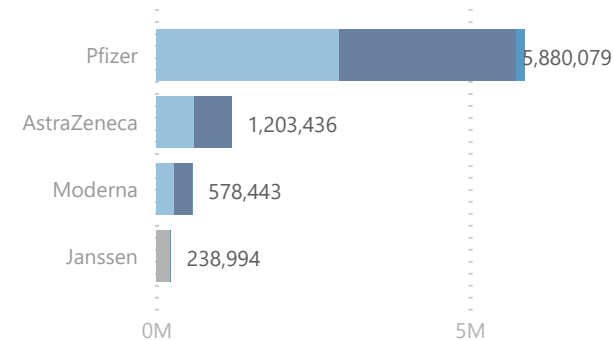

Doses Administered by Type

● Dose 1 ● Single Dose ● Dose 2 ● Immuno Dose