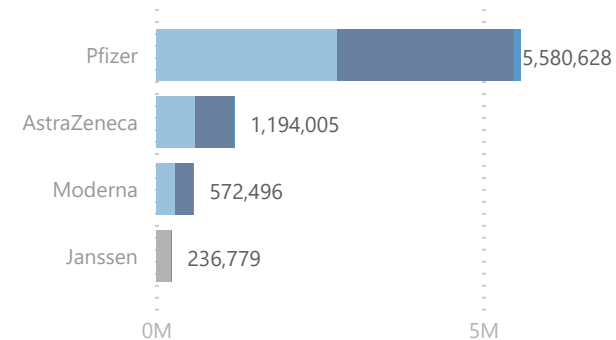

Doses Administered by Type

● Dose 1 ● Single Dose ● Dose 2 ● Immuno Dose