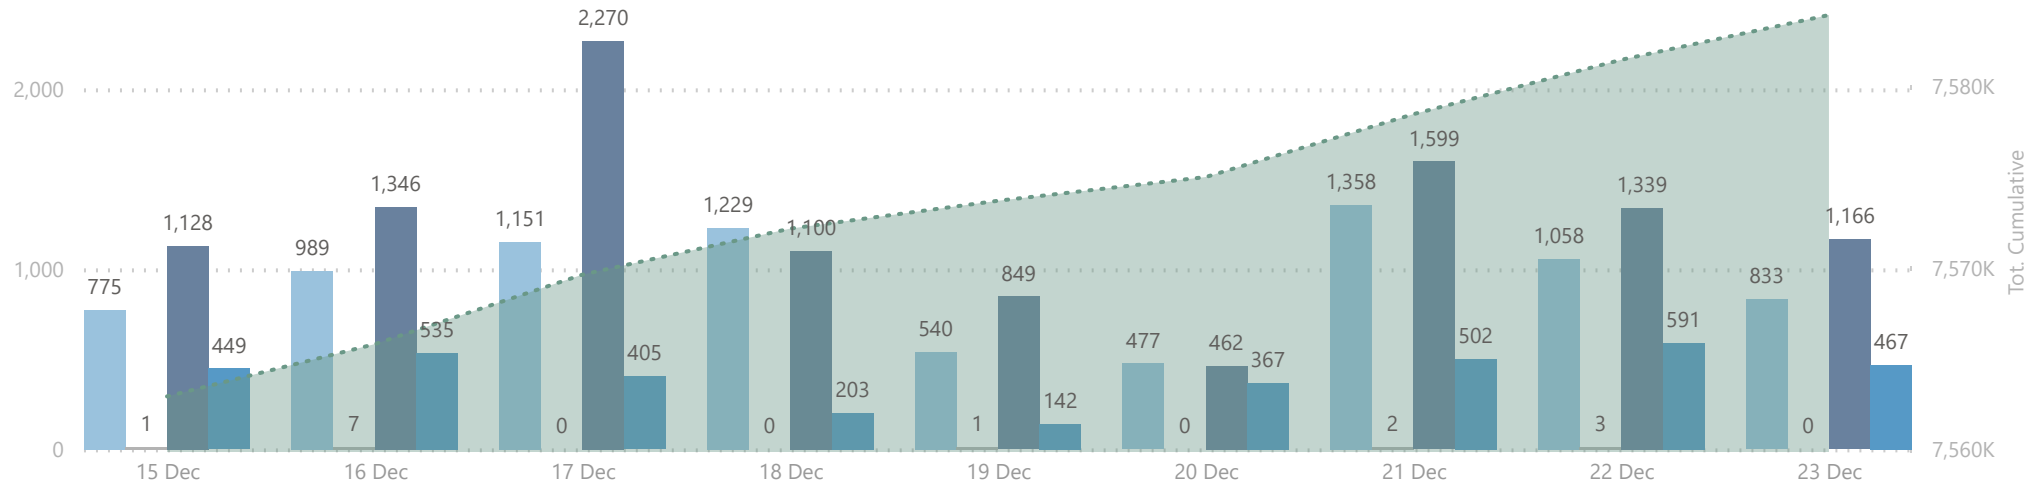

### 3,592,941

Dose 2

### 103,390

ImmunoComp. Dose

**Please note:**

1. The number recorded as having been delivered will always be modestly below the number actually delivered. This will be due to a lag in a small number of cases between the actual administration of the vaccination and the subsequent recording of details on the system.

### No. of Doses Administered

● Dose 1 ● Single Dose ● Dose 2 ● Immuno Dose ..... Tot. Cumulative