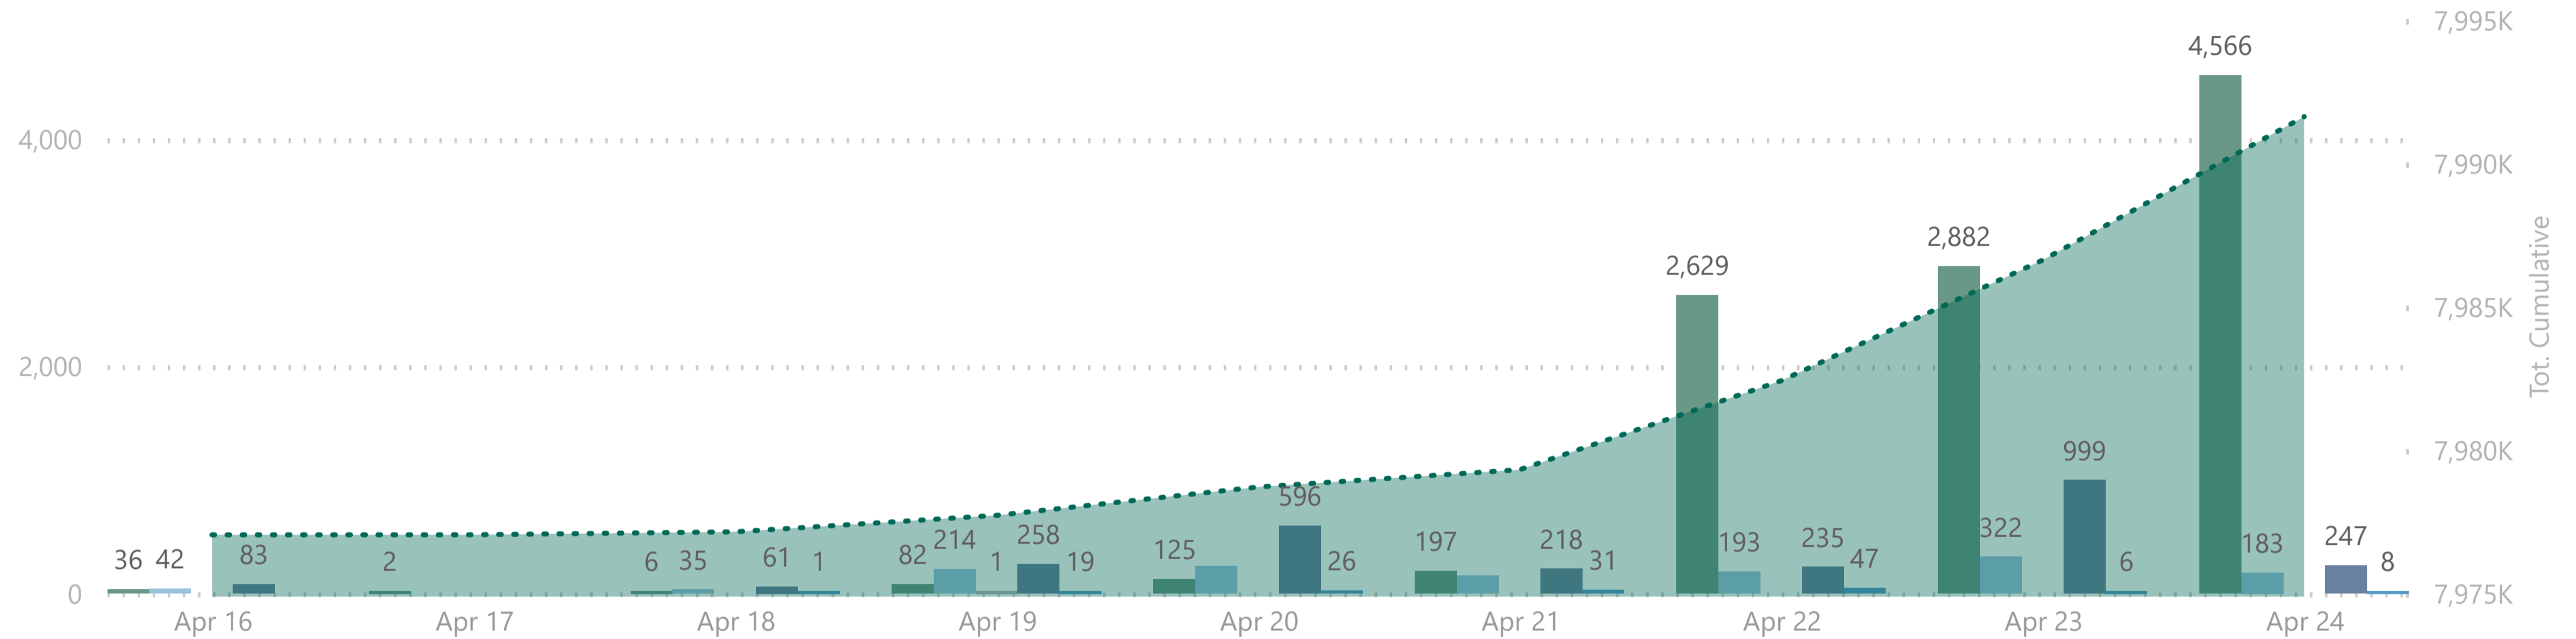

7,991,636

Total Vaccination Doses

3,837,676

Dose 1

240,276

Single Dose

3,781,811

Dose 2

116,775

ImmunoComp. Dose

Please note:

1. The number recorded as having been delivered will always be modestly below the number actually delivered. This will be due to a lag in a small number of cases between the actual administration of the vaccination and the subsequent recording of details on the system.

No. of Doses Administered

● (Blank) ● Dose 1 ● Single Dose ● Dose 2 ● Immuno Dose ●- - - - Tot. Cumulative

Doses Administered by Type

● (Blank) ● Dose 1 ● Single Dose ● Dose 2 ● Immuno Dose

Doses Administered by Age Group