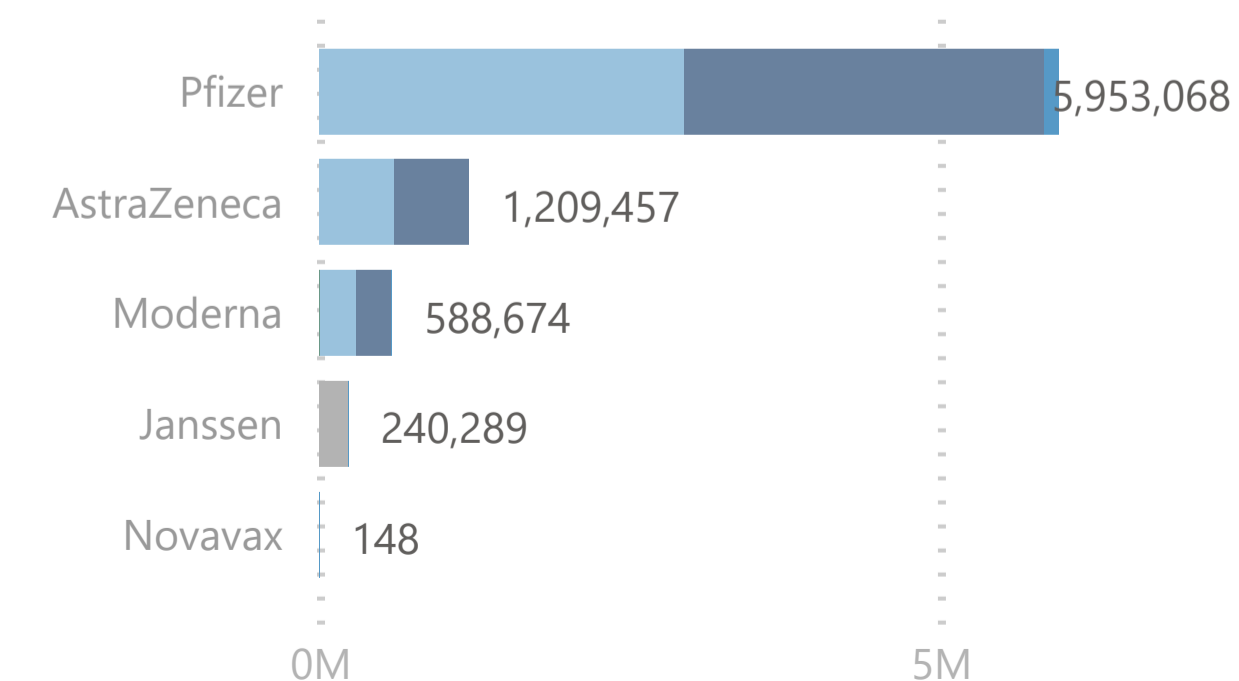

7,991,636

Total Vaccination Doses

3,837,676

Dose 1

240,276

Single Dose

3,781,811

Dose 2

116,775

ImmunoComp. Dose

Please note:

1. The number recorded as having been delivered will always be modestly below the number actually delivered. This will be due to a lag in a small number of cases between the actual administration of the vaccination and the subsequent recording of details on the system.

No. of Doses Administered

● (Blank) ● Dose 1 ● Single Dose ● Dose 2 ● Immuno Dose ●- - - - Tot. Cumulative

Doses Administered by Type

● (Blank) ● Dose 1 ● Single Dose ● Dose 2 ● Immuno Dose

Doses Administered by Age Group