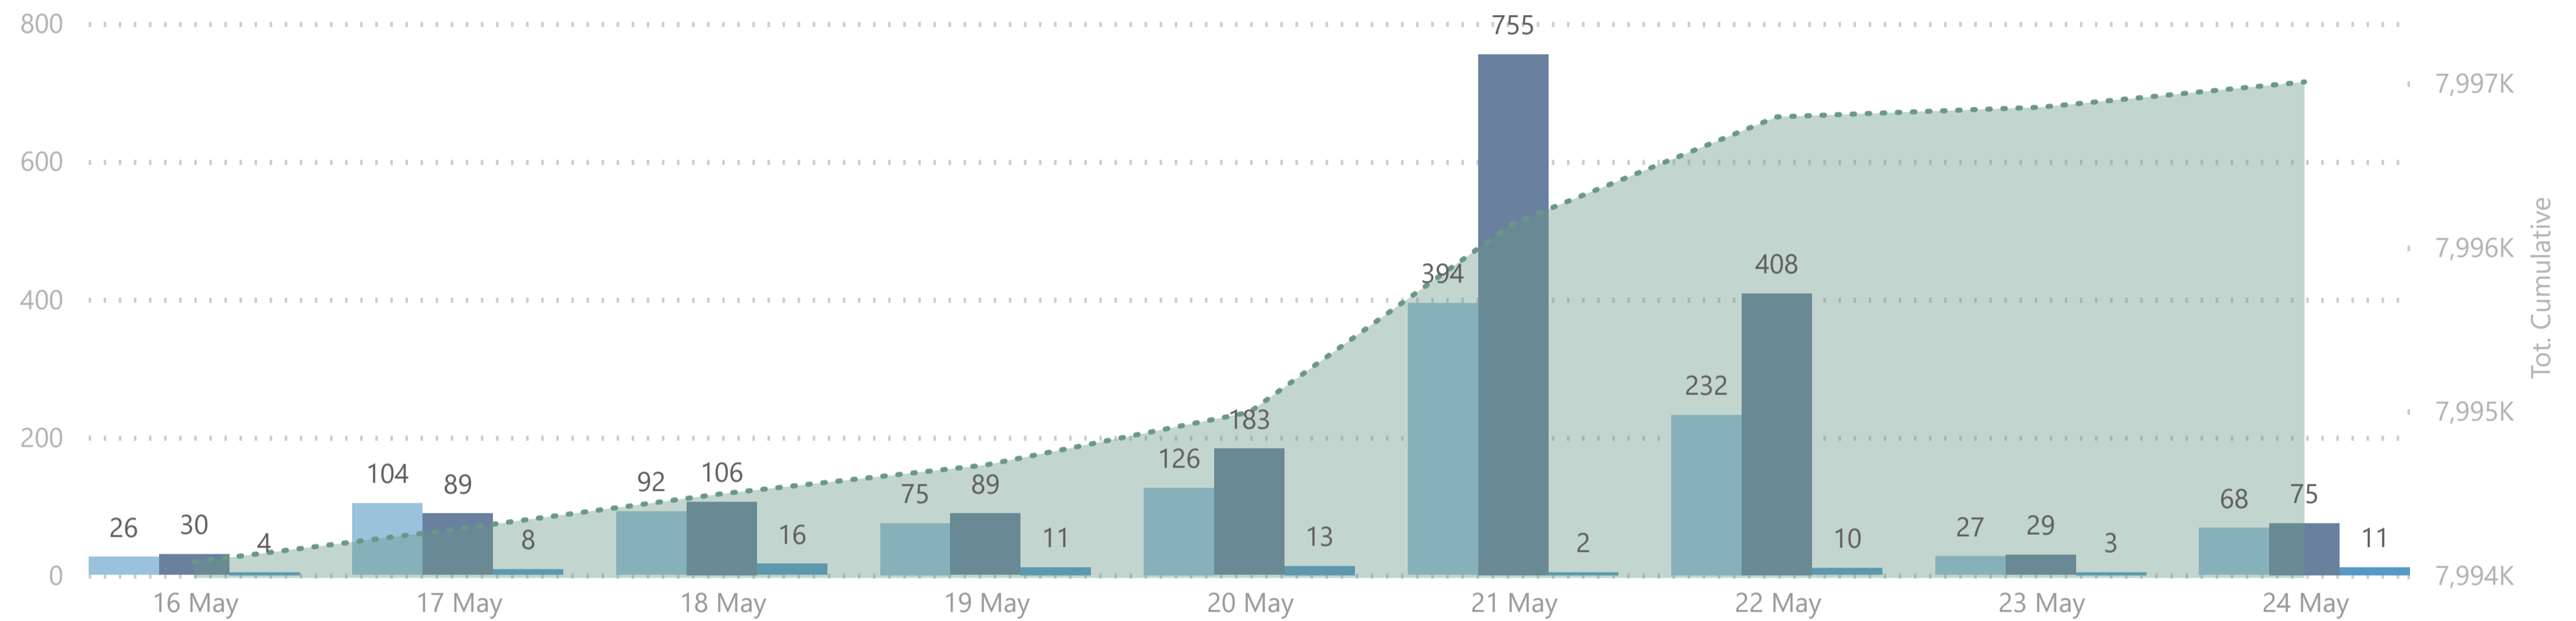

7,997,006

Total Vaccination Doses

3,844,348

Dose 1

240,581

Single Dose

3,792,441

Dose 2

119,636

ImmunoComp. Dose

Please note:

1. The number recorded as having been delivered will always be modestly below the number actually delivered. This will be due to a lag in a small number of cases between the actual administration of the vaccination and the subsequent recording of details on the system.

No. of Doses Administered

● Dose 1 ● Dose 2 ● Immuno Dose - - - - Tot. Cumulative

Doses Administered by Type

● Dose 1 ● Single Dose ● Dose 2 ● Immuno Dose

Doses Administered by Age Group

● Dose 1 ● Single Dose ● Dose 2 ● Immuno Dose