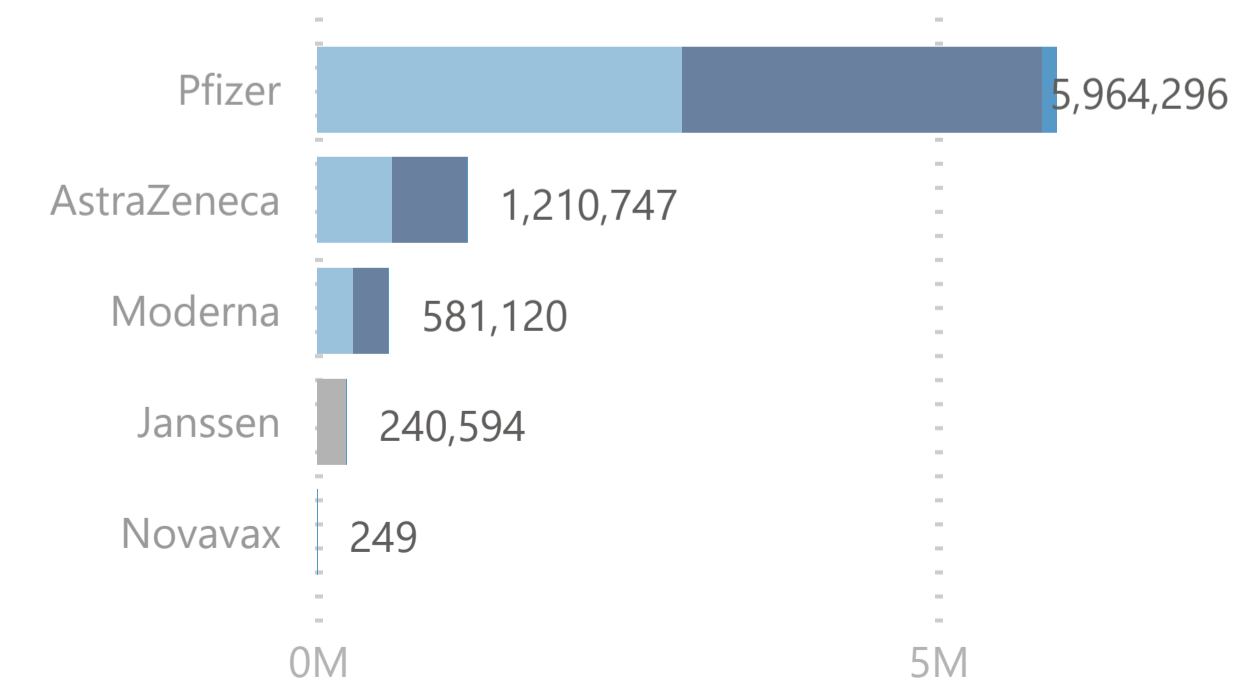

7,997,006

Total Vaccination Doses

3,844,348

Dose 1

240,581

Single Dose

3,792,441

Dose 2

119,636

ImmunoComp. Dose

Please note:

1. The number recorded as having been delivered will always be modestly below the number actually delivered. This will be due to a lag in a small number of cases between the actual administration of the vaccination and the subsequent recording of details on the system.

No. of Doses Administered

● Dose 1 ● Dose 2 ● Immuno Dose - - - - Tot. Cumulative

Doses Administered by Type

● Dose 1 ● Single Dose ● Dose 2 ● Immuno Dose

Doses Administered by Age Group

● Dose 1 ● Single Dose ● Dose 2 ● Immuno Dose