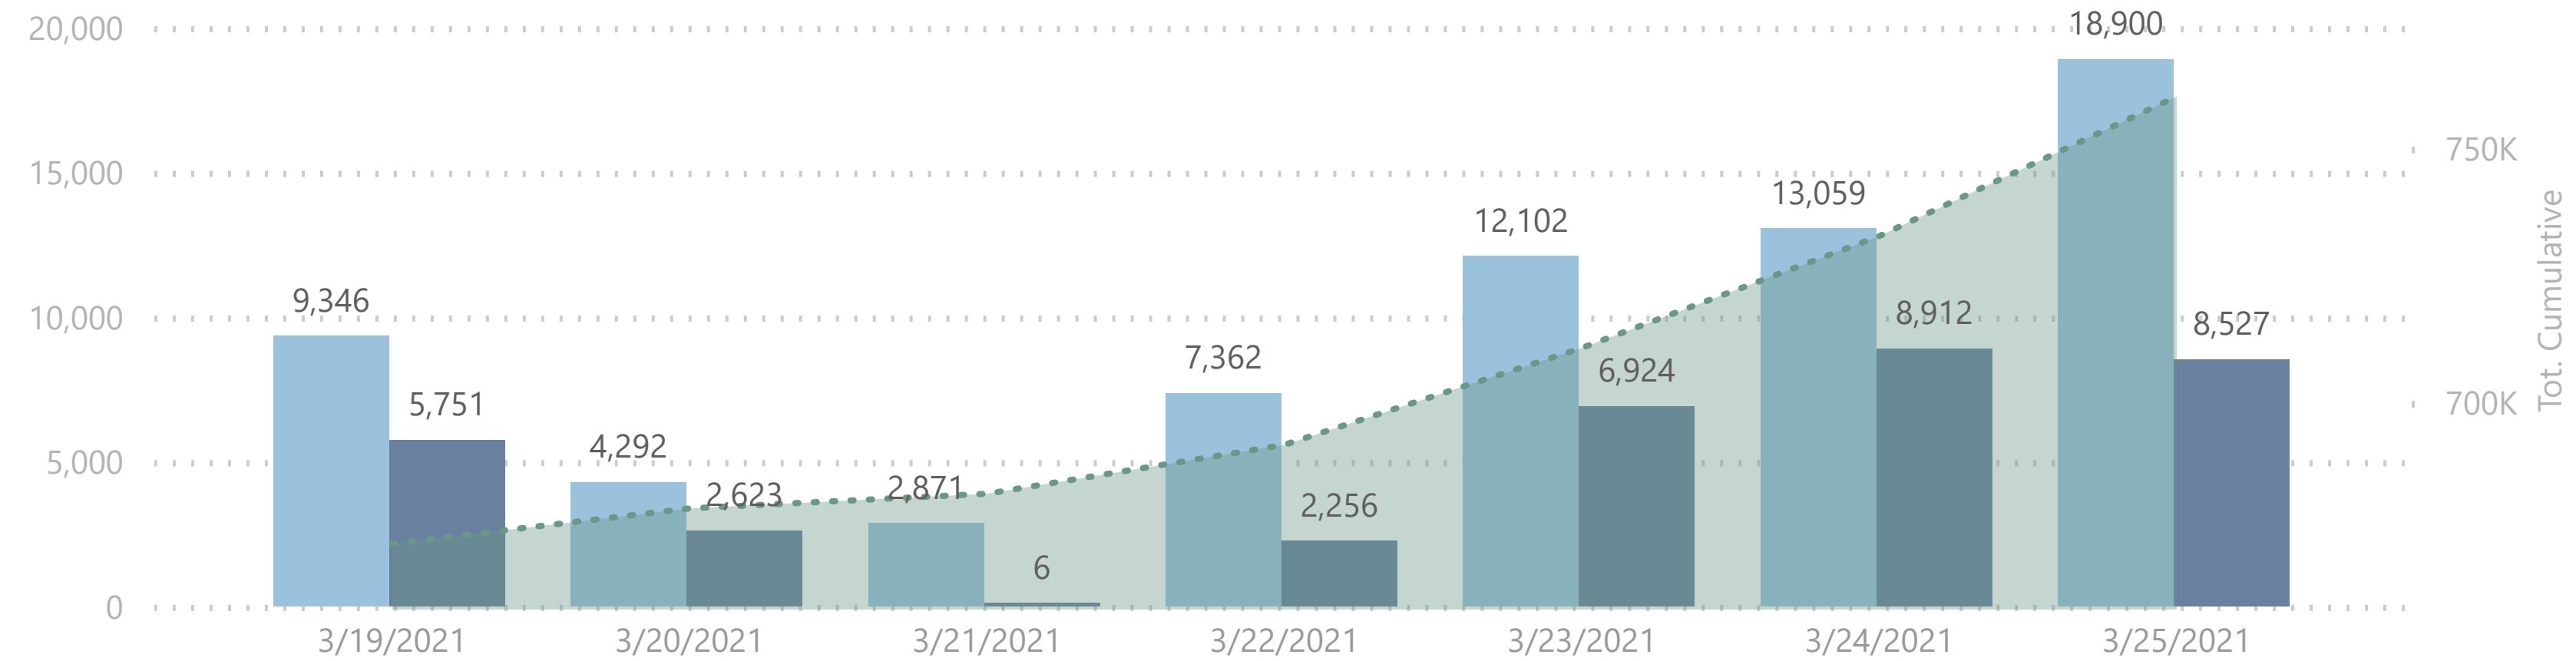

760,168
Total Vaccination Doses

548,945
Dose 1

211,223
Dose 2

Please note the following:

1. There will be a two-day lag in publication.
2. The number recorded as having been delivered will always be modestly below the number actually delivered. This will be due to a lag in a small number of cases between the actual administration of the vaccination and the subsequent recording of details on the system.

No. of Doses Administered

● Dose 1 ● Dose 2 - - - - Tot. Cumulative

Current Activity

- Cohort 1 ●
- Cohort 2 ●
- Cohort 3 ●
- Cohort 4 ●
- Cohort 5
- Cohort 6
- Cohort 7
- Cohort 8
- Cohort 9
- Cohort 10
- Cohort 11
- Cohort 12
- Cohort 13
- Cohort 14
- Cohort 15

Doses Administered by Type

Active Cohorts - No. of Doses Administered