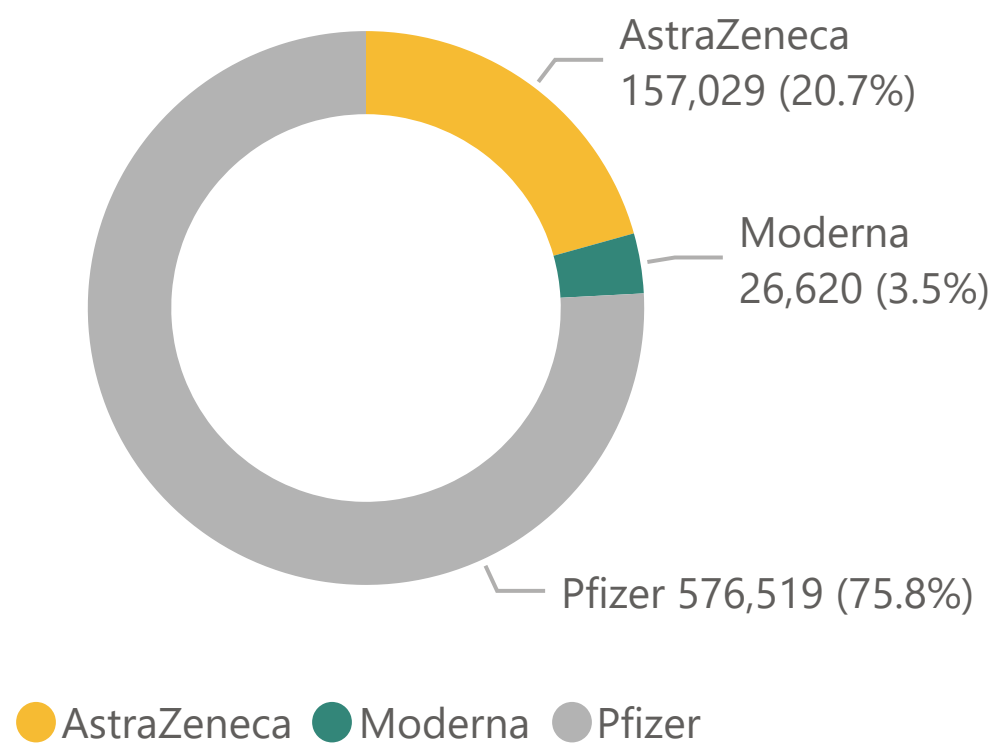

760,168
Total Vaccination Doses

548,945
Dose 1

211,223
Dose 2

Please note the following:

1. There will be a two-day lag in publication.
2. The number recorded as having been delivered will always be modestly below the number actually delivered. This will be due to a lag in a small number of cases between the actual administration of the vaccination and the subsequent recording of details on the system.

No. of Doses Administered

● Dose 1 ● Dose 2 - - - - Tot. Cumulative

Current Activity

- Cohort 1 ●
- Cohort 2 ●
- Cohort 3 ●
- Cohort 4 ●
- Cohort 5
- Cohort 6
- Cohort 7
- Cohort 8
- Cohort 9
- Cohort 10
- Cohort 11
- Cohort 12
- Cohort 13
- Cohort 14
- Cohort 15

Doses Administered by Type

Active Cohorts - No. of Doses Administered