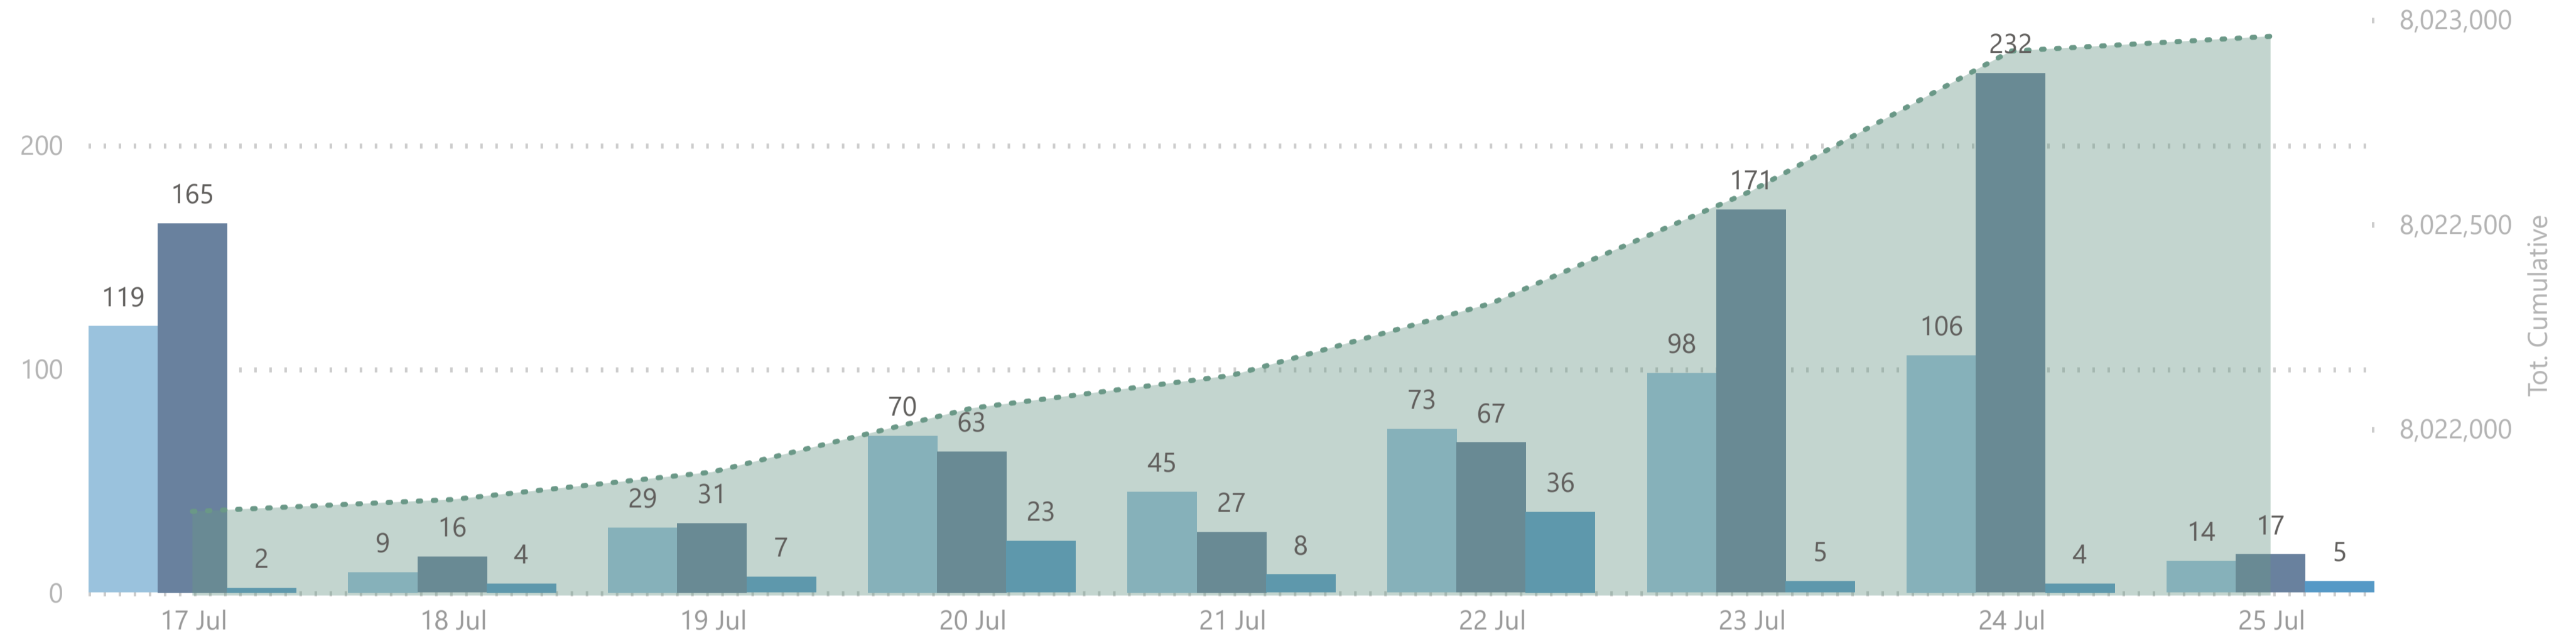

8,022,958

Total Vaccination Doses

3,852,491

Dose 1

240,847

Single Dose

3,805,220

Dose 2

124,400

ImmunoComp. Dose

Please note:

1. The number recorded as having been delivered will always be modestly below the number actually delivered. This will be due to a lag in a small number of cases between the actual administration of the vaccination and the subsequent recording of details on the system.

No. of Doses Administered

● Dose 1 ● Dose 2 ● Immuno Dose Tot. Cumulative

Doses Administered by Type

● Dose 1 ● Single Dose ● Dose 2 ● Immuno Dose

Doses Administered by Age Group

● Dose 1 ● Single Dose ● Dose 2 ● Immuno Dose