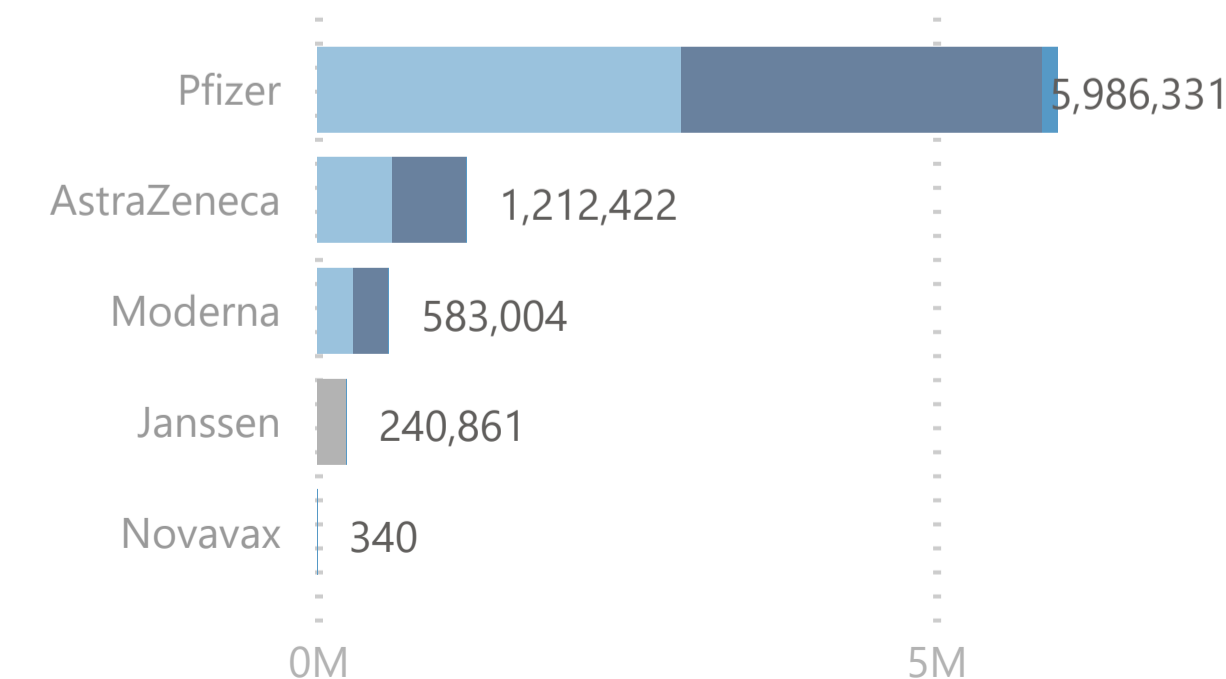

8,022,958

Total Vaccination Doses

3,852,491

Dose 1

240,847

Single Dose

3,805,220

Dose 2

124,400

ImmunoComp. Dose

Please note:

1. The number recorded as having been delivered will always be modestly below the number actually delivered. This will be due to a lag in a small number of cases between the actual administration of the vaccination and the subsequent recording of details on the system.

No. of Doses Administered

● Dose 1 ● Dose 2 ● Immuno Dose Tot. Cumulative

Doses Administered by Type

● Dose 1 ● Single Dose ● Dose 2 ● Immuno Dose

Doses Administered by Age Group

● Dose 1 ● Single Dose ● Dose 2 ● Immuno Dose