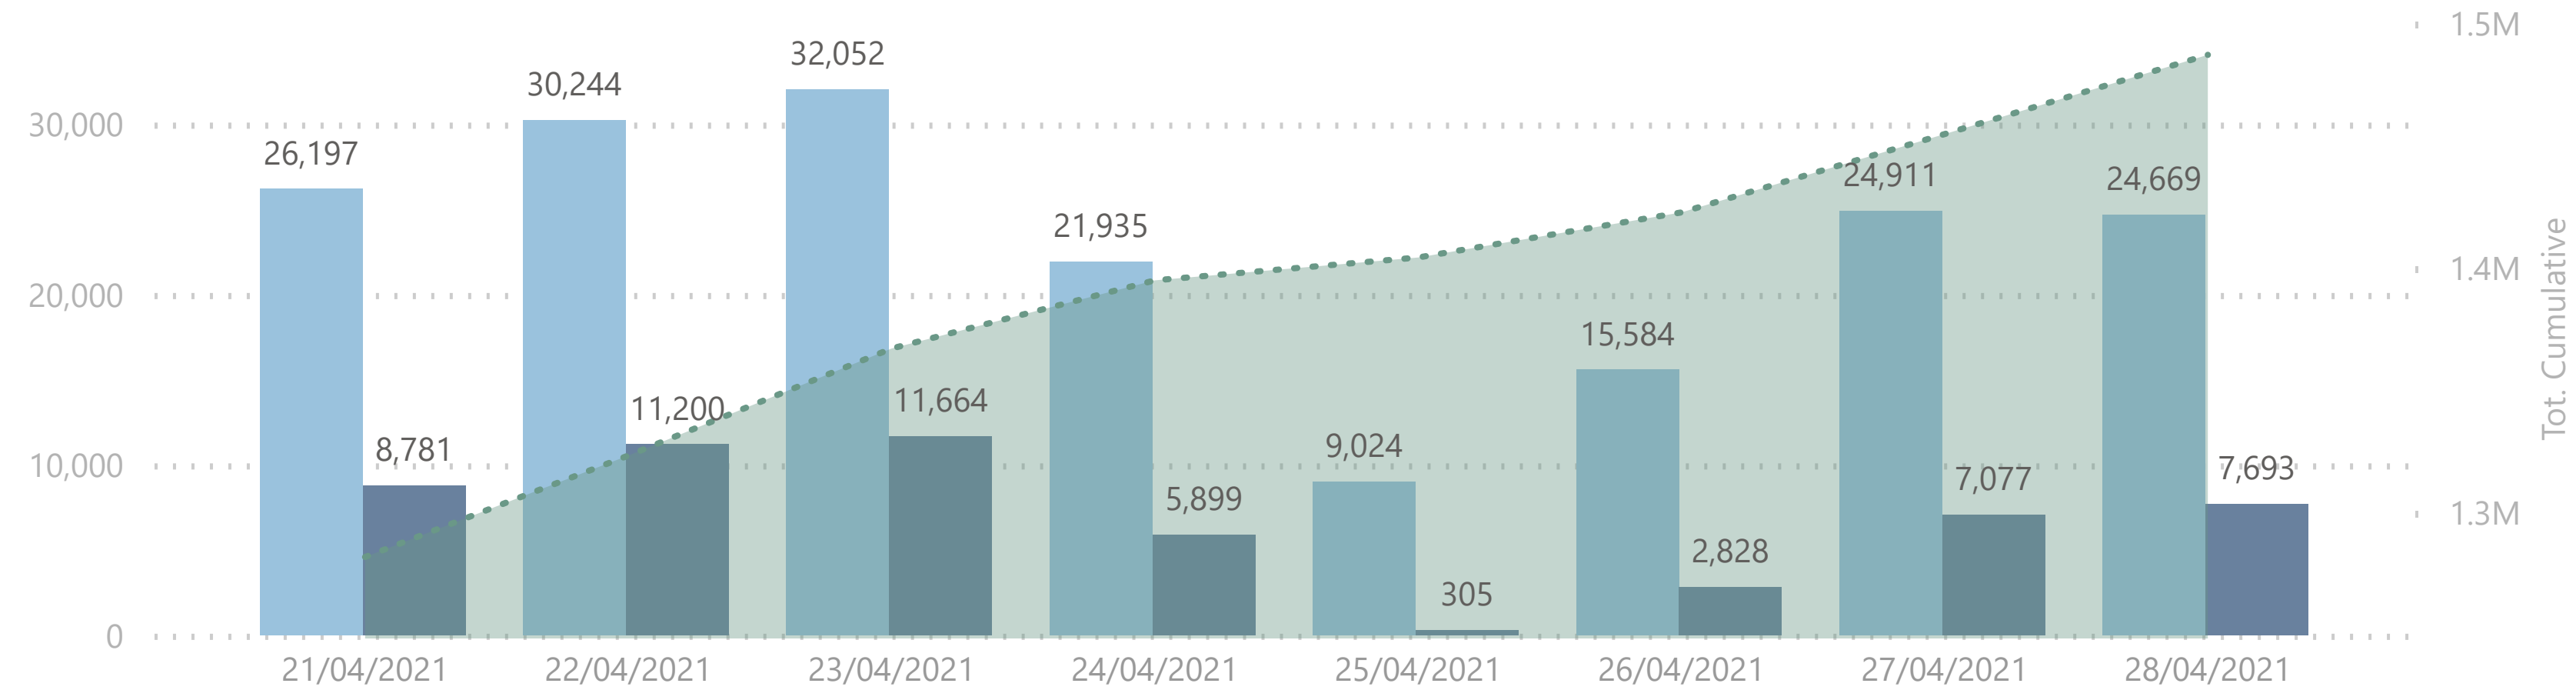

### 1,487,043

Total Vaccination Doses

### 1,067,378

Dose 1

### 419,665

Dose 2

**Please note the following:**

1. There will be a one-day lag in publication.
2. The number recorded as having been delivered will always be modestly below the number actually delivered. This will be due to a lag in a small number of cases between the actual administration of the vaccination and the subsequent recording of details on the system.

### No. of Doses Administered

● Dose 1 ● Dose 2 - - - - Tot. Cumulative