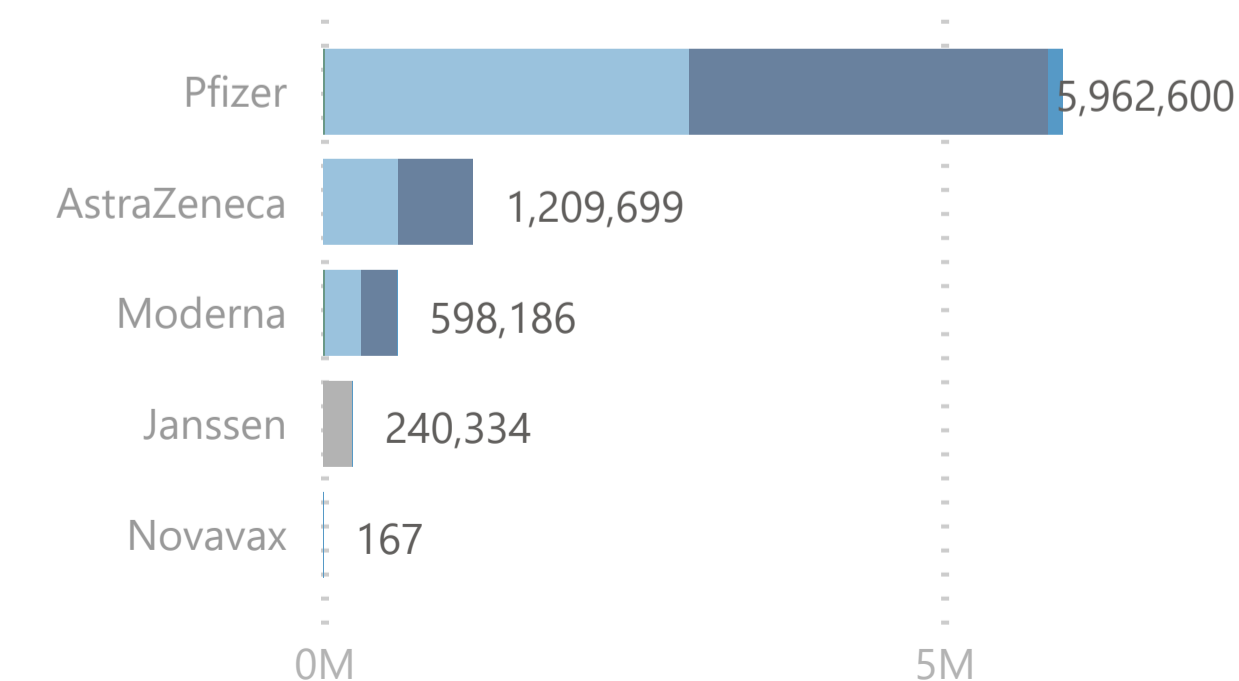

8,010,986

Total Vaccination Doses

3,838,440

Dose 1

240,321

Single Dose

3,782,809

Dose 2

117,021

ImmunoComp. Dose

Please note:

1. The number recorded as having been delivered will always be modestly below the number actually delivered. This will be due to a lag in a small number of cases between the actual administration of the vaccination and the subsequent recording of details on the system.

No. of Doses Administered

● (Blank) ● Dose 1 ● Dose 2 ● Immuno Dose ●●●●● Tot. Cumulative

Doses Administered by Type

● (Blank) ● Dose 1 ● Single Dose ● Dose 2 ● Immuno Dose

Doses Administered by Age Group