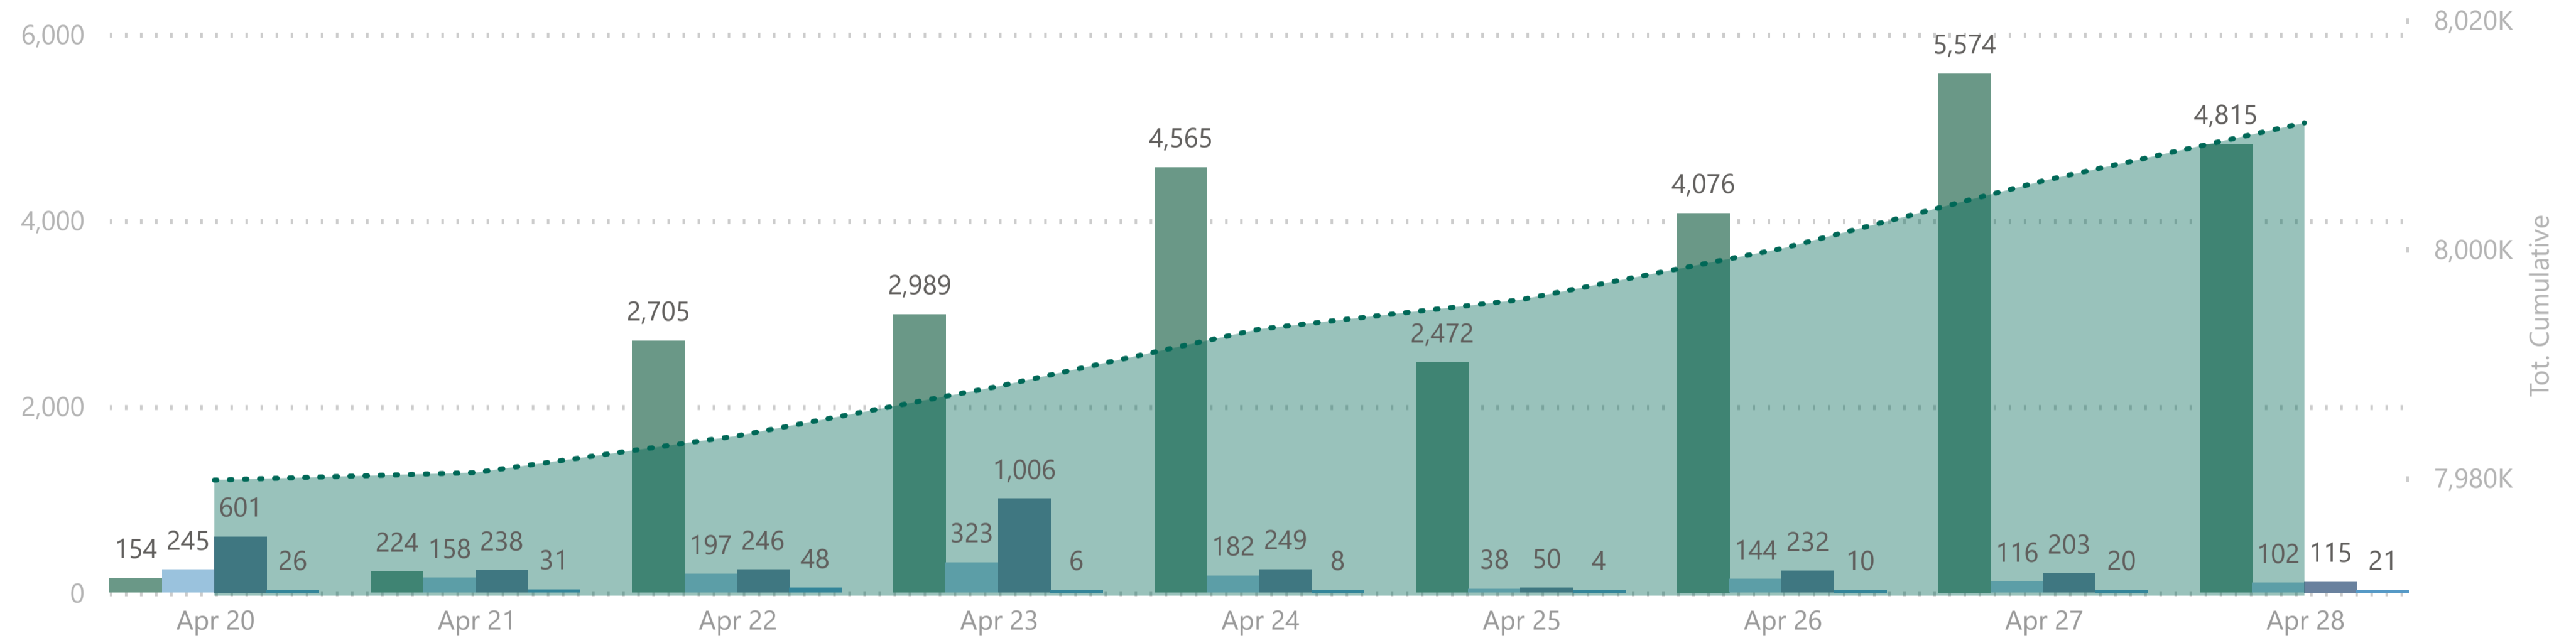

8,010,986

Total Vaccination Doses

3,838,440

Dose 1

240,321

Single Dose

3,782,809

Dose 2

117,021

ImmunoComp. Dose

Please note:

1. The number recorded as having been delivered will always be modestly below the number actually delivered. This will be due to a lag in a small number of cases between the actual administration of the vaccination and the subsequent recording of details on the system.

No. of Doses Administered

● (Blank) ● Dose 1 ● Dose 2 ● Immuno Dose ●●●●● Tot. Cumulative

Doses Administered by Type

● (Blank) ● Dose 1 ● Single Dose ● Dose 2 ● Immuno Dose

Doses Administered by Age Group