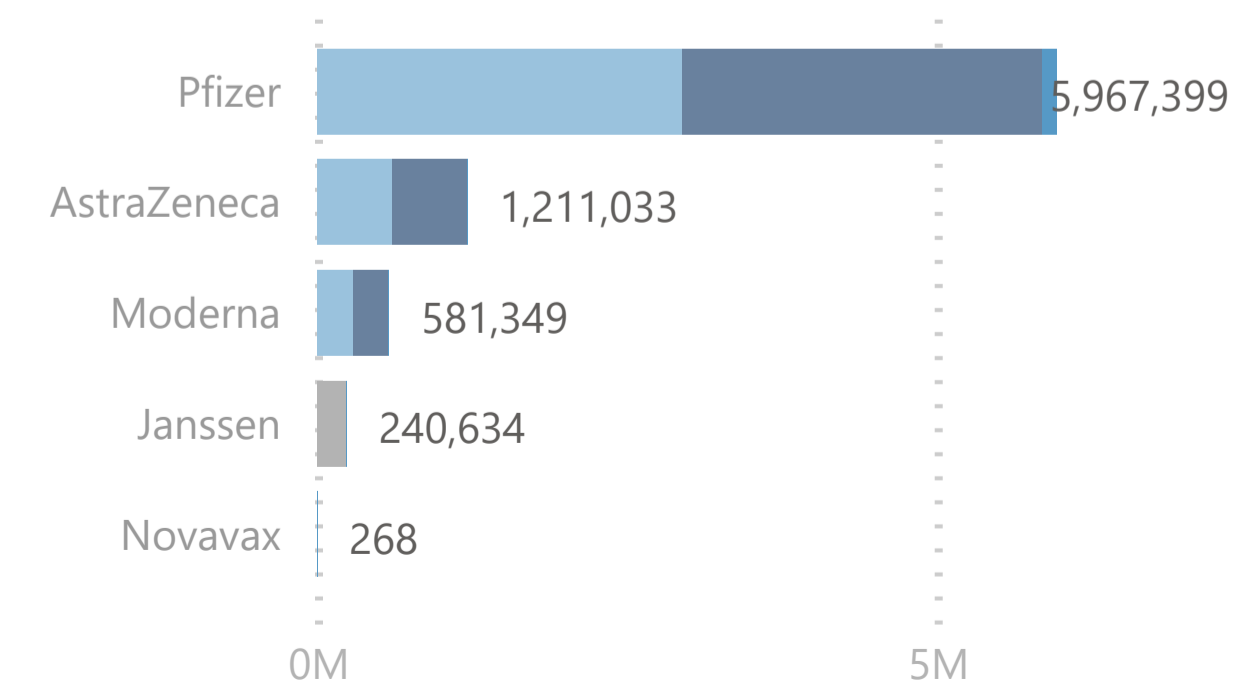

8,000,683

Total Vaccination Doses

3,845,575

Dose 1

240,621

Single Dose

3,794,430

Dose 2

120,057

ImmunoComp. Dose

Please note:

1. The number recorded as having been delivered will always be modestly below the number actually delivered. This will be due to a lag in a small number of cases between the actual administration of the vaccination and the subsequent recording of details on the system.

No. of Doses Administered

● Dose 1 ● Dose 2 ● Immuno Dose ● Tot. Cumulative

Doses Administered by Type

● Dose 1 ● Single Dose ● Dose 2 ● Immuno Dose

Doses Administered by Age Group

● Dose 1 ● Single Dose ● Dose 2 ● Immuno Dose