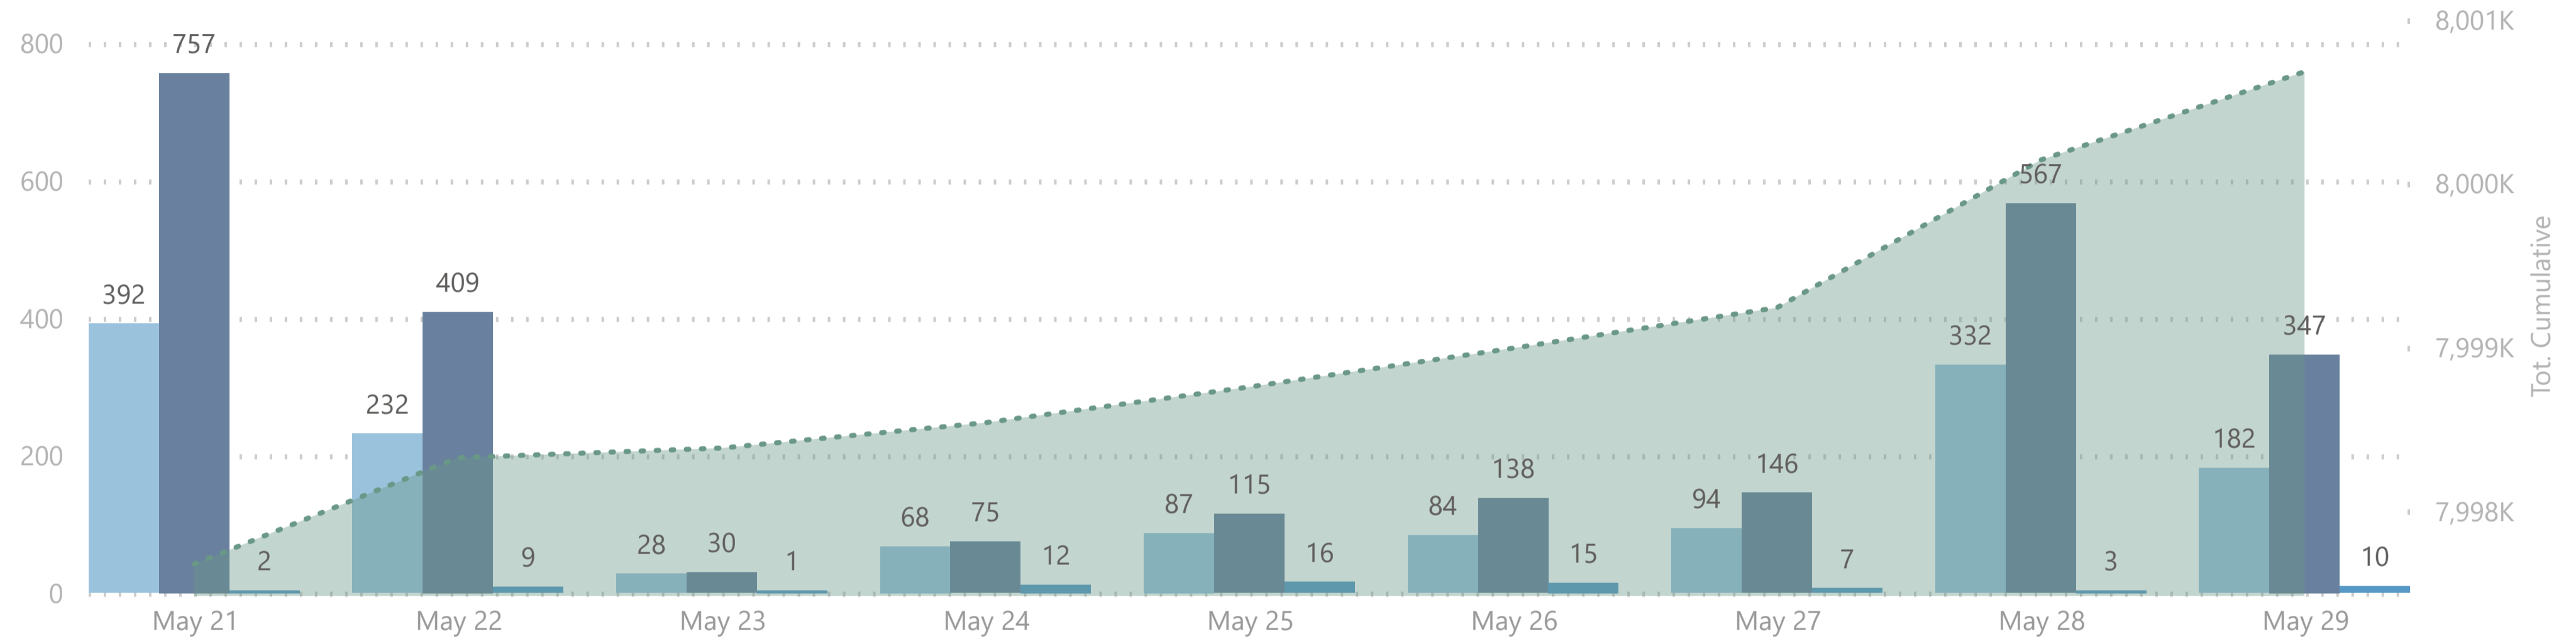

8,000,683

Total Vaccination Doses

3,845,575

Dose 1

240,621

Single Dose

3,794,430

Dose 2

120,057

ImmunoComp. Dose

Please note:

1. The number recorded as having been delivered will always be modestly below the number actually delivered. This will be due to a lag in a small number of cases between the actual administration of the vaccination and the subsequent recording of details on the system.

No. of Doses Administered

● Dose 1 ● Dose 2 ● Immuno Dose ● Tot. Cumulative

Doses Administered by Type

● Dose 1 ● Single Dose ● Dose 2 ● Immuno Dose

Doses Administered by Age Group

● Dose 1 ● Single Dose ● Dose 2 ● Immuno Dose