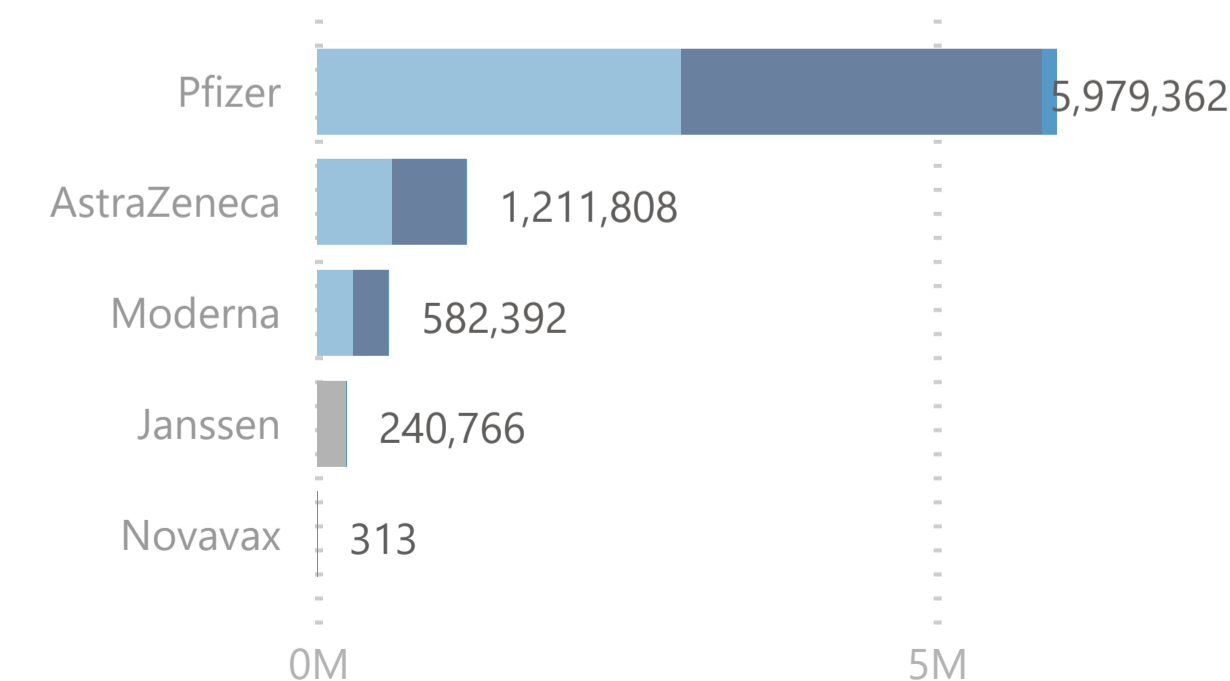

8,014,641

Total Vaccination Doses

3,849,725

Dose 1

240,752

Single Dose

3,801,794

Dose 2

122,370

ImmunoComp. Dose

Please note:

1. The number recorded as having been delivered will always be modestly below the number actually delivered. This will be due to a lag in a small number of cases between the actual administration of the vaccination and the subsequent recording of details on the system.

No. of Doses Administered

● Dose 1 ● Single Dose ● Dose 2 ● Immuno Dose ● Tot. Cumulative

Doses Administered by Type

● Dose 1 ● Single Dose ● Dose 2 ● Immuno Dose

Doses Administered by Age Group

● Dose 1 ● Single Dose ● Dose 2 ● Immuno Dose