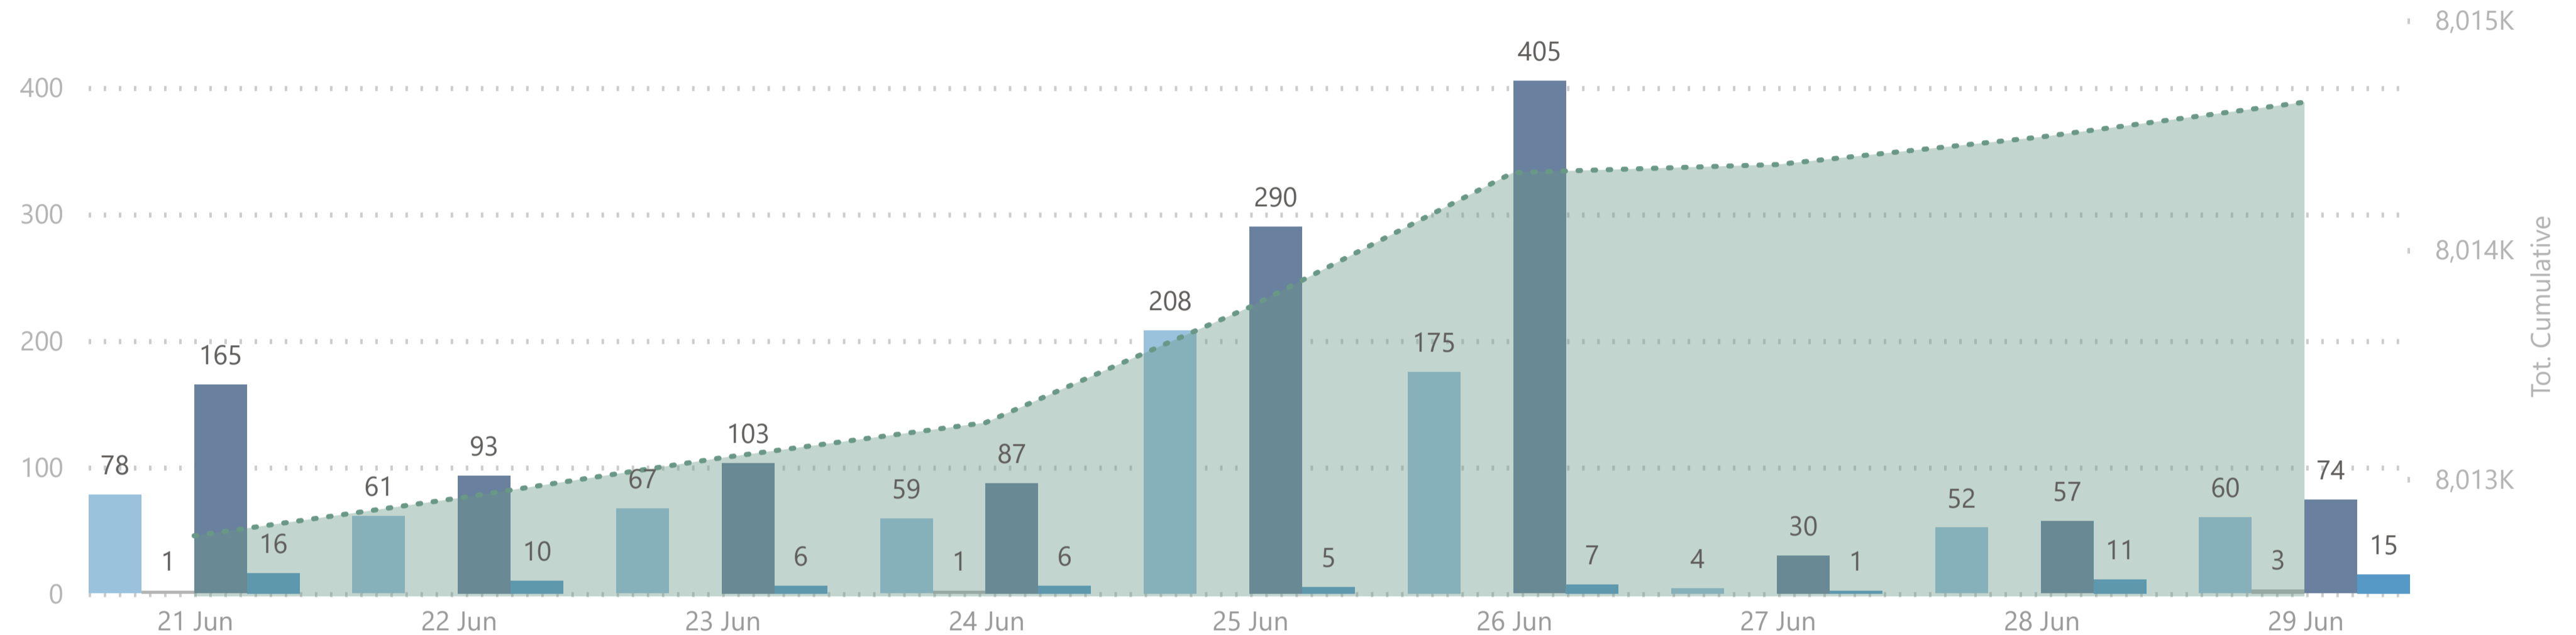

8,014,641

Total Vaccination Doses

3,849,725

Dose 1

240,752

Single Dose

3,801,794

Dose 2

122,370

ImmunoComp. Dose

Please note:

1. The number recorded as having been delivered will always be modestly below the number actually delivered. This will be due to a lag in a small number of cases between the actual administration of the vaccination and the subsequent recording of details on the system.

No. of Doses Administered

● Dose 1 ● Single Dose ● Dose 2 ● Immuno Dose ● Tot. Cumulative

Doses Administered by Type

● Dose 1 ● Single Dose ● Dose 2 ● Immuno Dose

Doses Administered by Age Group

● Dose 1 ● Single Dose ● Dose 2 ● Immuno Dose