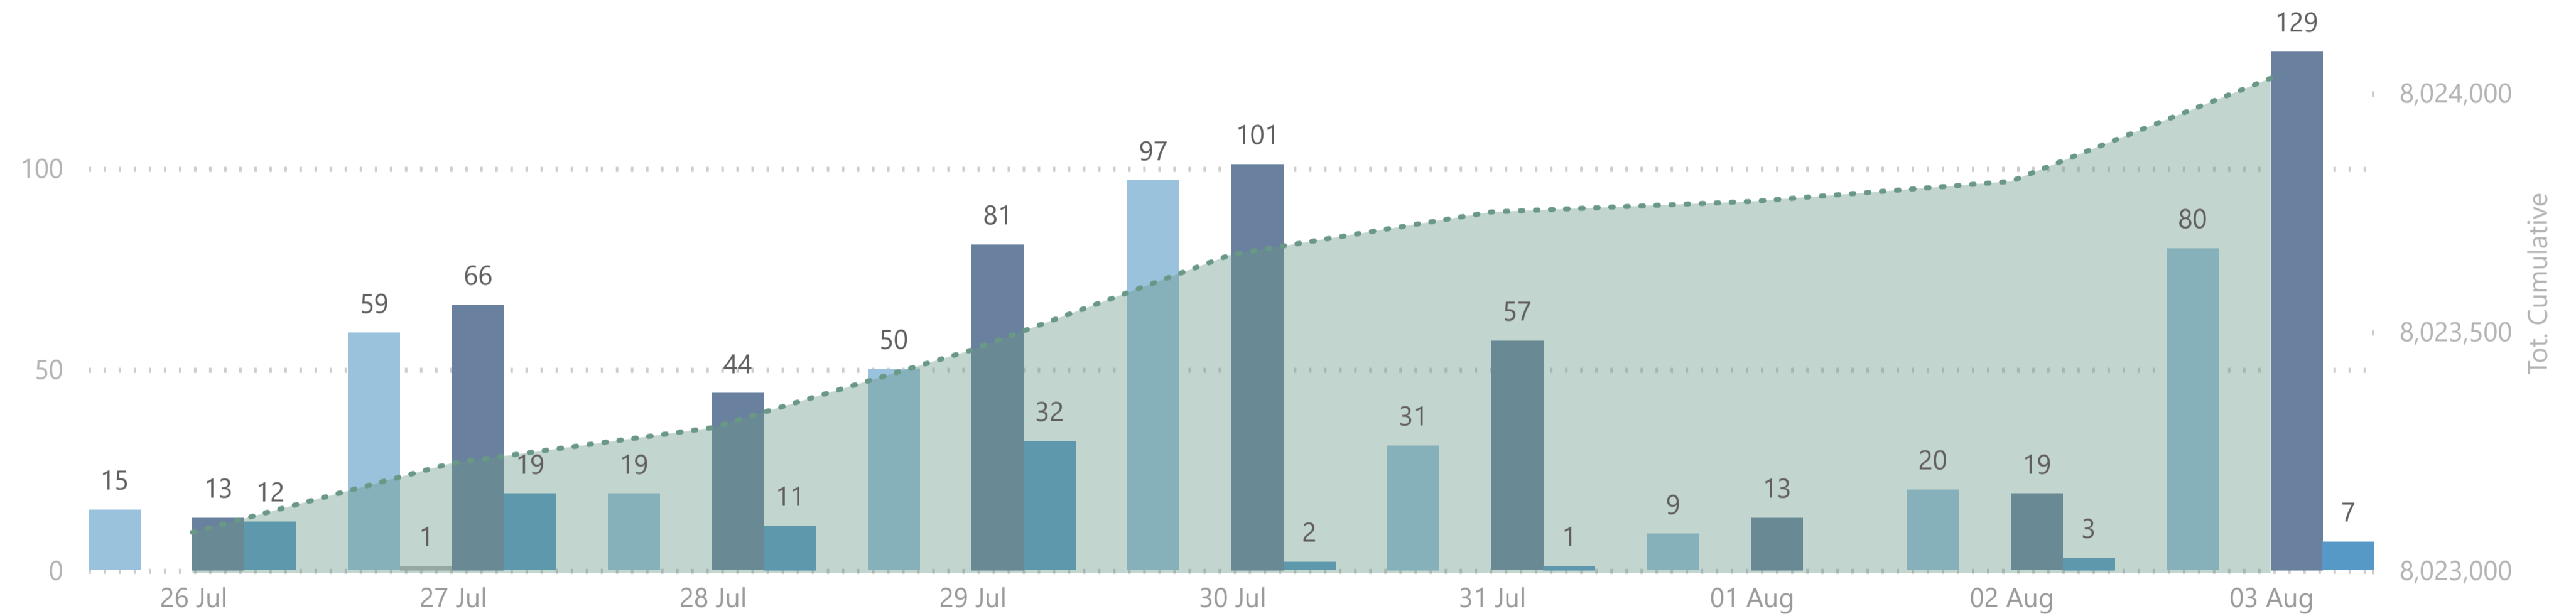

8,024,030

Total Vaccination Doses

3,852,297

Dose 1

240,862

Single Dose

3,805,999

Dose 2

124,872

ImmunoComp. Dose

Please note:

1. The number recorded as having been delivered will always be modestly below the number actually delivered. This will be due to a lag in a small number of cases between the actual administration of the vaccination and the subsequent recording of details on the system.

No. of Doses Administered

● Dose 1 ● Single Dose ● Dose 2 ● Immuno Dose ● Tot. Cumulative

Doses Administered by Type

● Dose 1 ● Single Dose ● Dose 2 ● Immuno Dose

Doses Administered by Age Group

● Dose 1 ● Single Dose ● Dose 2 ● Immuno Dose