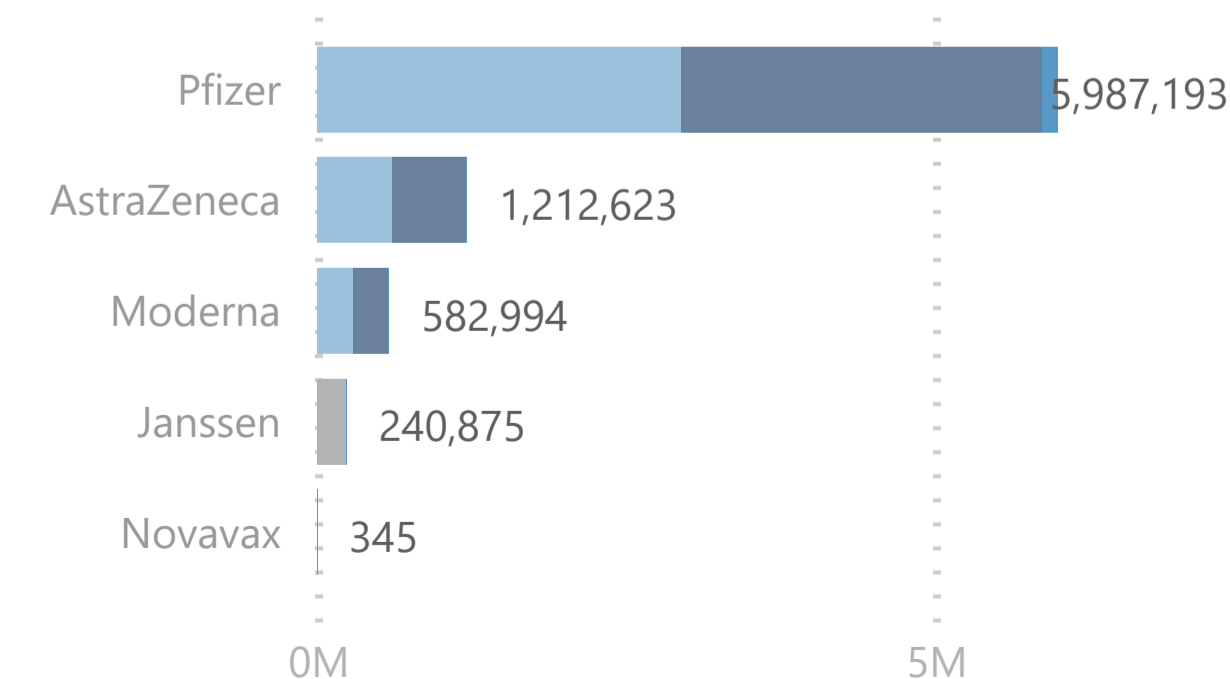

8,024,030

Total Vaccination Doses

3,852,297

Dose 1

240,862

Single Dose

3,805,999

Dose 2

124,872

ImmunoComp. Dose

Please note:

1. The number recorded as having been delivered will always be modestly below the number actually delivered. This will be due to a lag in a small number of cases between the actual administration of the vaccination and the subsequent recording of details on the system.

No. of Doses Administered

● Dose 1 ● Single Dose ● Dose 2 ● Immuno Dose ● Tot. Cumulative

Doses Administered by Type

● Dose 1 ● Single Dose ● Dose 2 ● Immuno Dose

Doses Administered by Age Group

● Dose 1 ● Single Dose ● Dose 2 ● Immuno Dose