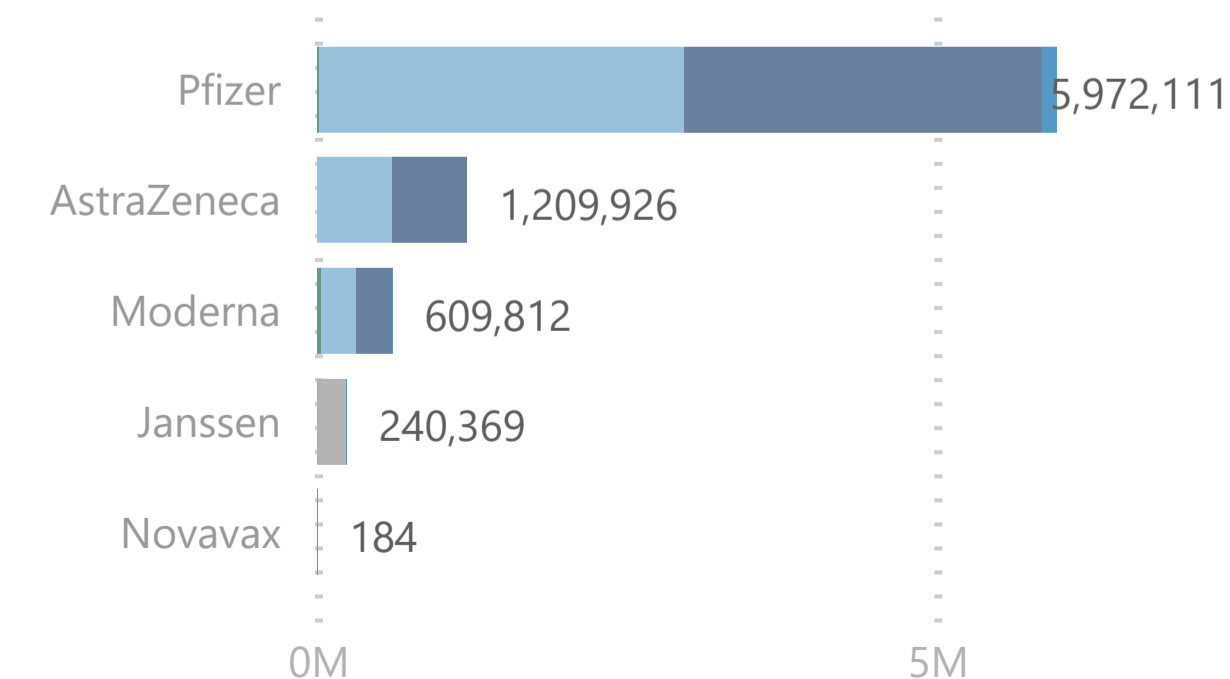

8,032,402

Total Vaccination Doses

3,839,529

Dose 1

240,356

Single Dose

3,784,964

Dose 2

117,185

ImmunoComp. Dose

Please note:

1. The number recorded as having been delivered will always be modestly below the number actually delivered. This will be due to a lag in a small number of cases between the actual administration of the vaccination and the subsequent recording of details on the system.

No. of Doses Administered

● (Blank) ● Dose 1 ● Dose 2 ● Immuno Dose Tot. Cumulative

Doses Administered by Type

● (Blank) ● Dose 1 ● Single Dose ● Dose 2 ● Immuno Dose

Doses Administered by Age Group

● (Blank) ● Dose 1 ● Single Dose ● Dose 2 ● Immuno Dose