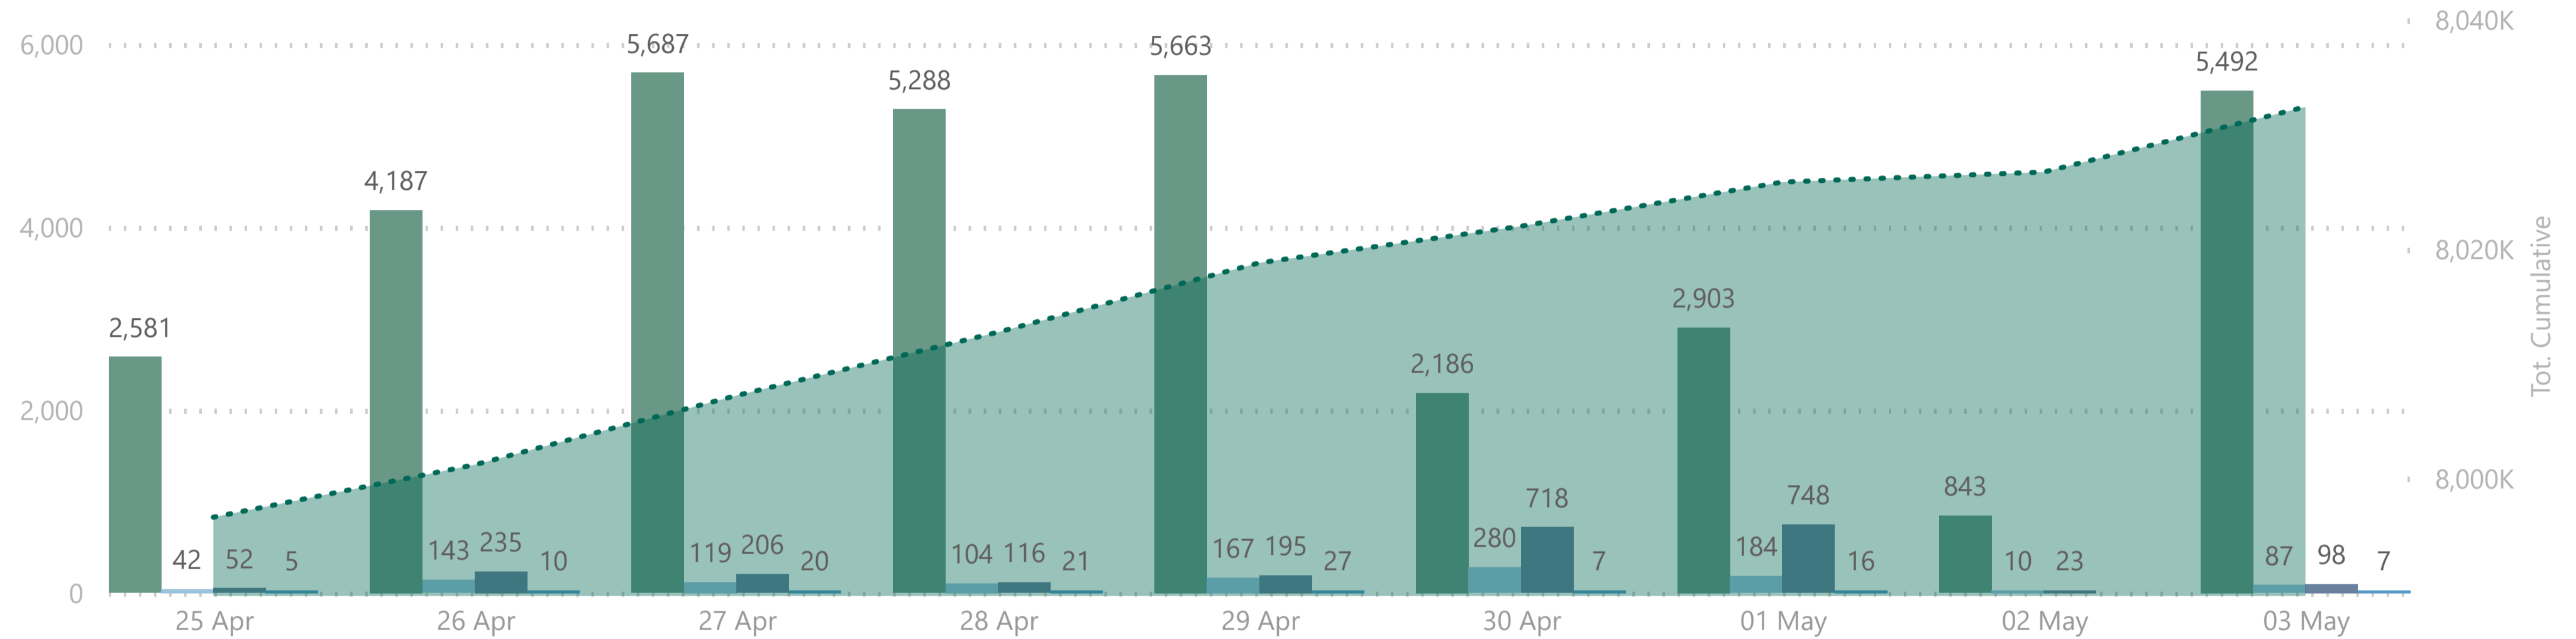

8,032,402

Total Vaccination Doses

3,839,529

Dose 1

240,356

Single Dose

3,784,964

Dose 2

117,185

ImmunoComp. Dose

Please note:

1. The number recorded as having been delivered will always be modestly below the number actually delivered. This will be due to a lag in a small number of cases between the actual administration of the vaccination and the subsequent recording of details on the system.

No. of Doses Administered

● (Blank) ● Dose 1 ● Dose 2 ● Immuno Dose Tot. Cumulative

Doses Administered by Type

● (Blank) ● Dose 1 ● Single Dose ● Dose 2 ● Immuno Dose

Doses Administered by Age Group

● (Blank) ● Dose 1 ● Single Dose ● Dose 2 ● Immuno Dose