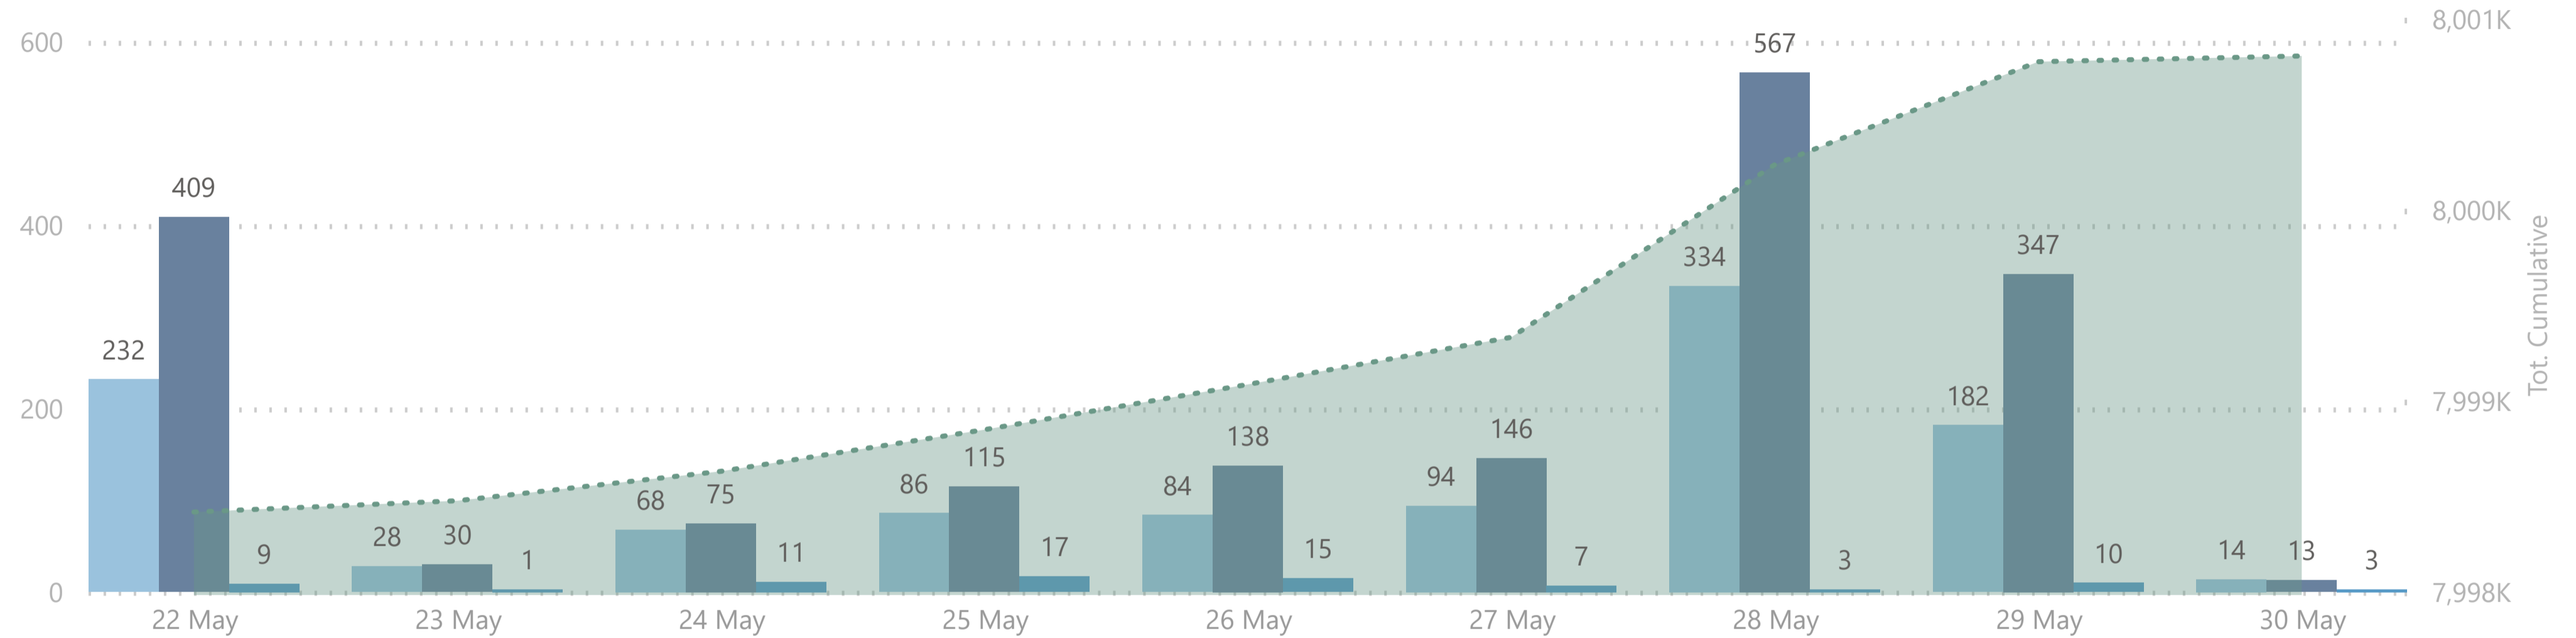

### 3,794,469

Dose 2

### 120,105

ImmunoComp. Dose

**Please note:**

1. The number recorded as having been delivered will always be modestly below the number actually delivered. This will be due to a lag in a small number of cases between the actual administration of the vaccination and the subsequent recording of details on the system.

### No. of Doses Administered

● Dose 1 ● Dose 2 ● Immuno Dose ● Tot. Cumulative