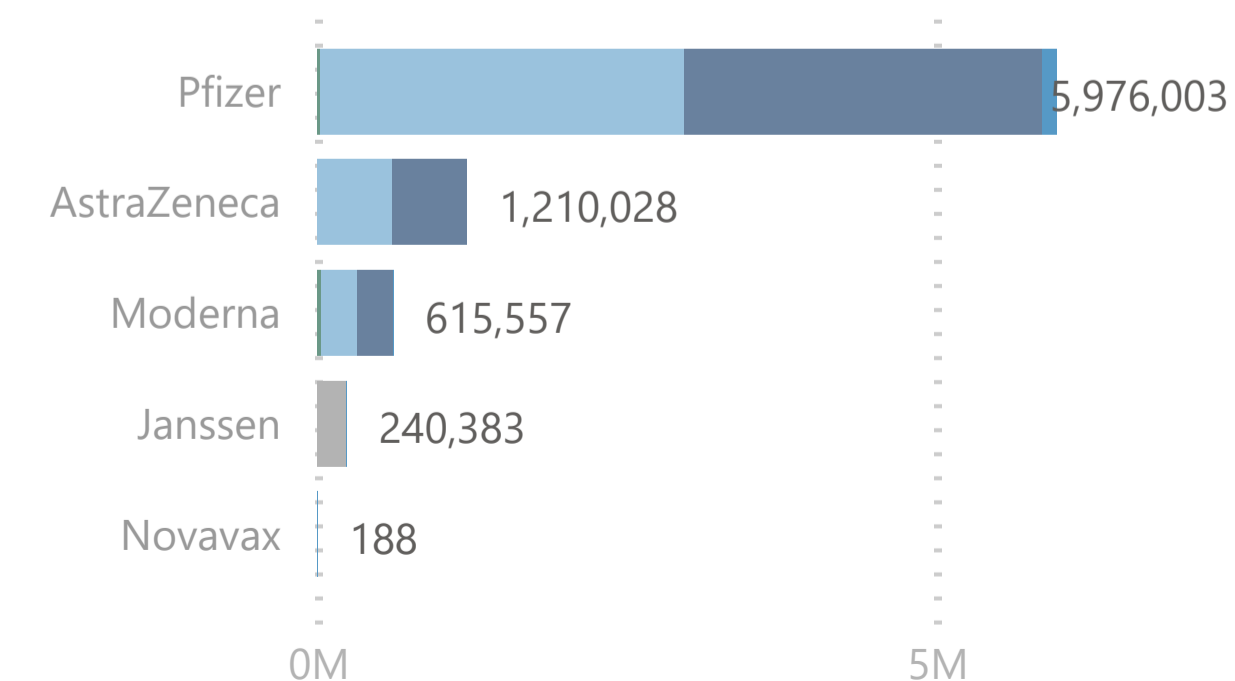

Doses Administered by Type

● (Blank) ● Dose 1 ● Single Dose ● Dose 2 ● Immuno Dose