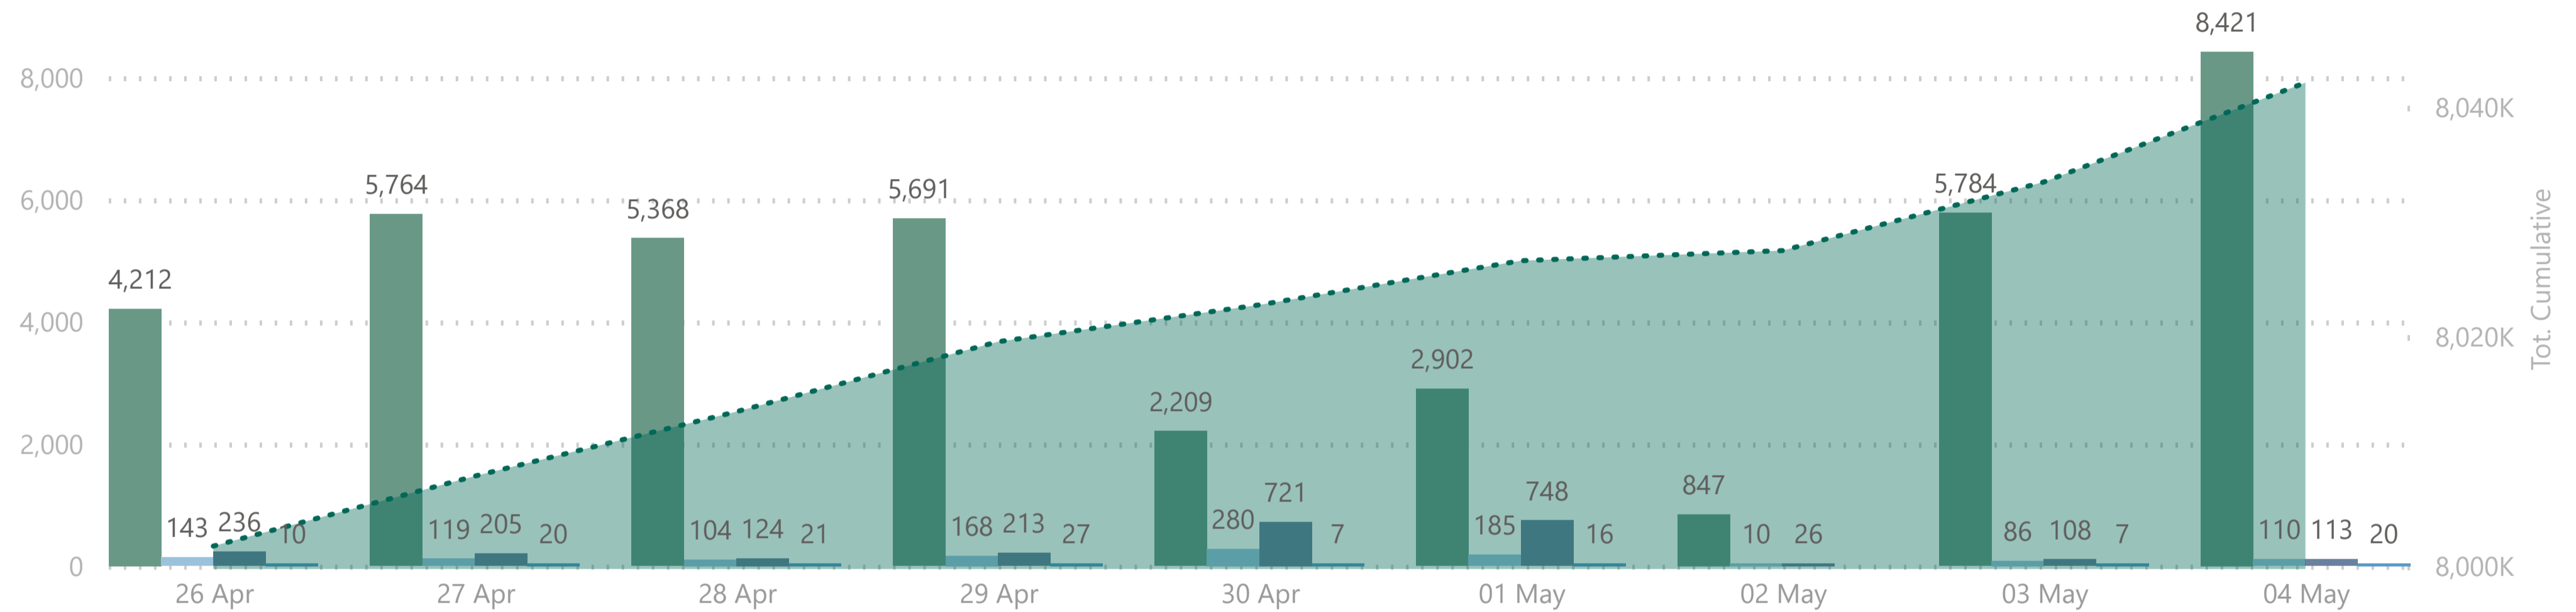

8,042,159

Total Vaccination Doses

3,839,787

Dose 1

240,370

Single Dose

3,785,300

Dose 2

117,249

ImmunoComp. Dose

Please note:

1. The number recorded as having been delivered will always be modestly below the number actually delivered. This will be due to a lag in a small number of cases between the actual administration of the vaccination and the subsequent recording of details on the system.

No. of Doses Administered

● (Blank) ● Dose 1 ● Dose 2 ● Immuno Dose ●●●● Tot. Cumulative

Doses Administered by Type

● (Blank) ● Dose 1 ● Single Dose ● Dose 2 ● Immuno Dose

Doses Administered by Age Group

● (Blank) ● Dose 1 ● Single Dose ● Dose 2 ● Immuno Dose