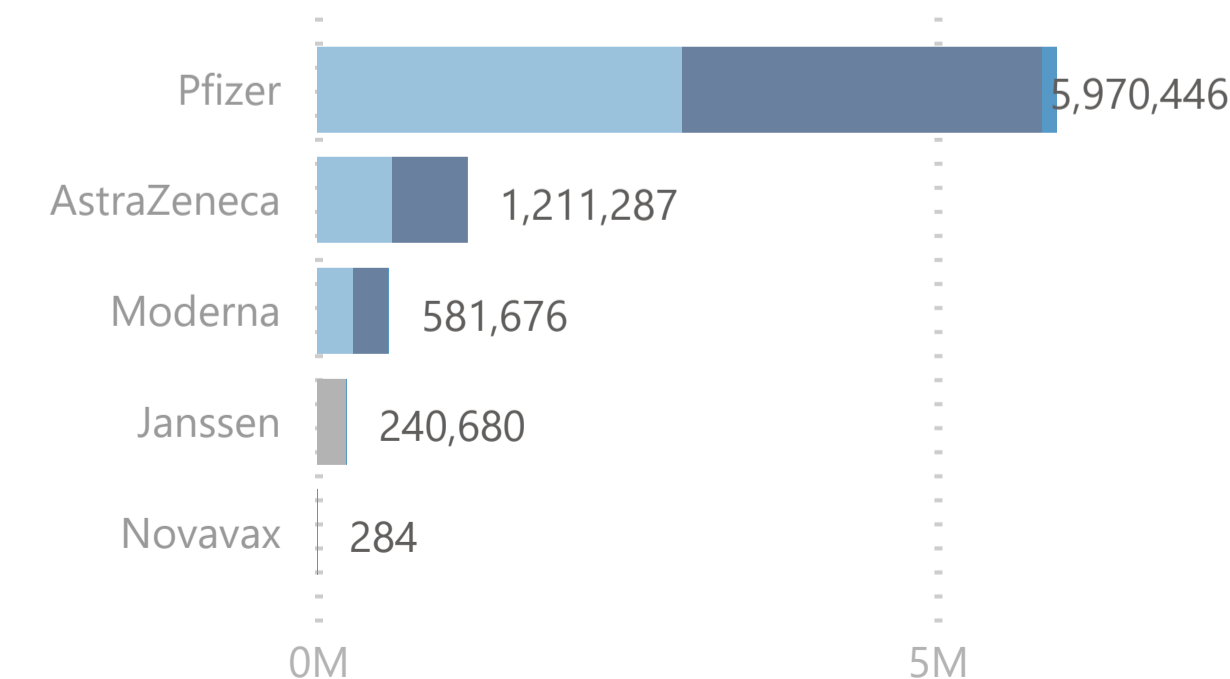

Doses Administered by Type

● Dose 1 ● Single Dose ● Dose 2 ● Immuno Dose