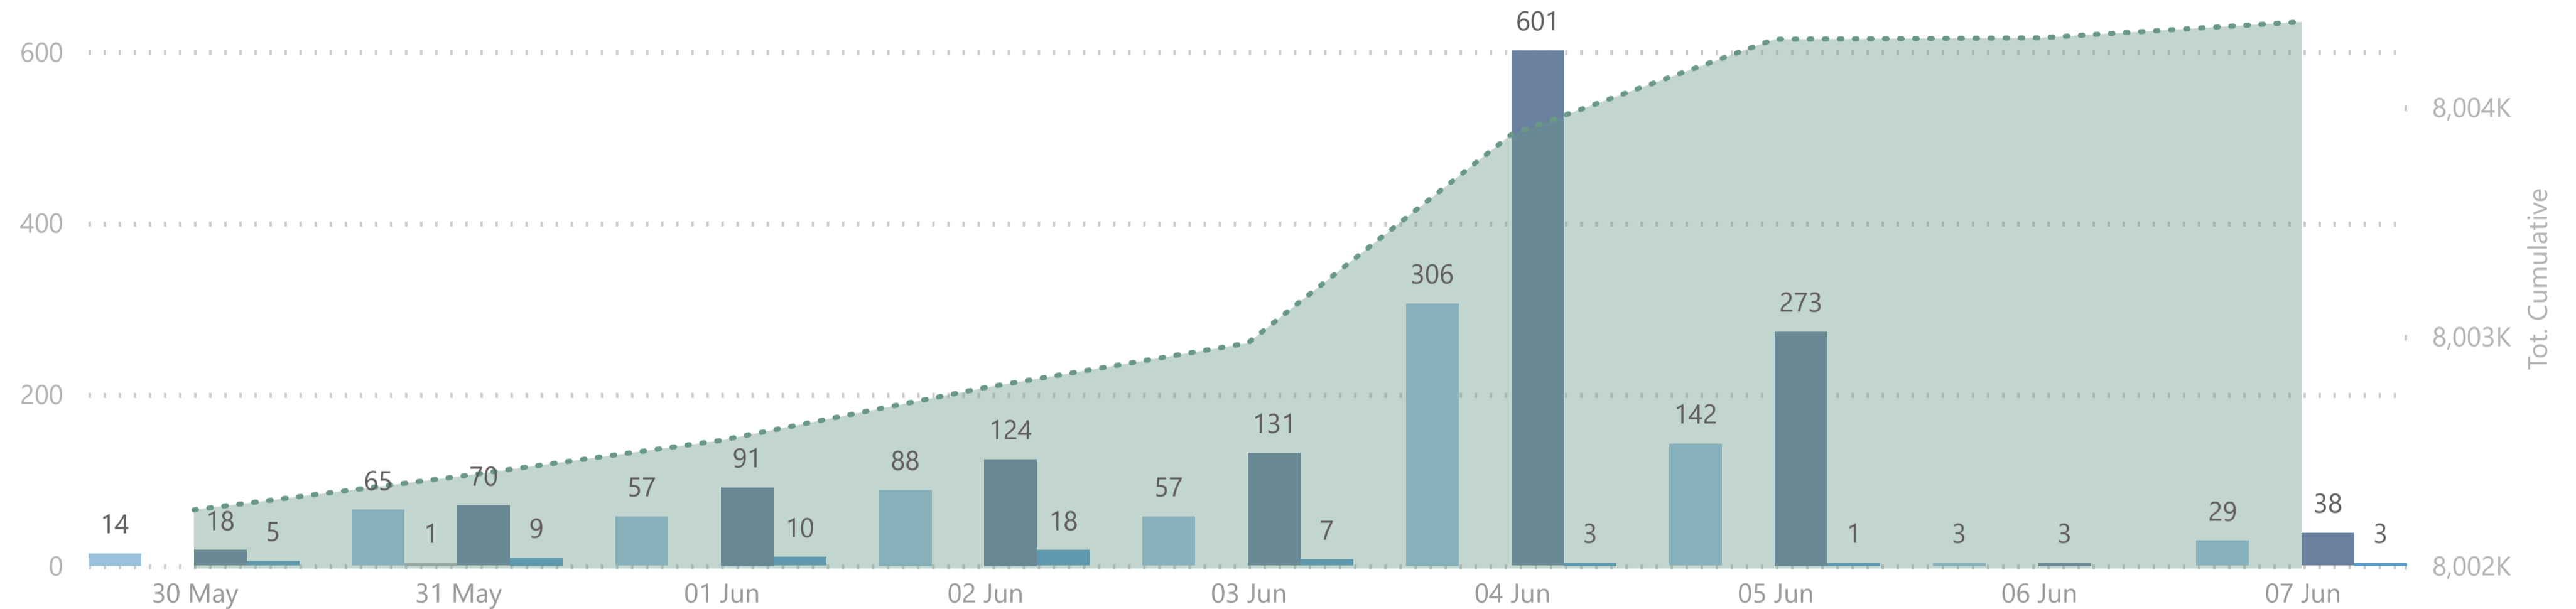

### 3,796,276

Dose 2

### 120,633

ImmunoComp. Dose

**Please note:**

1. The number recorded as having been delivered will always be modestly below the number actually delivered. This will be due to a lag in a small number of cases between the actual administration of the vaccination and the subsequent recording of details on the system.

### No. of Doses Administered

● Dose 1 ● Single Dose ● Dose 2 ● Immuno Dose ● Tot. Cumulative