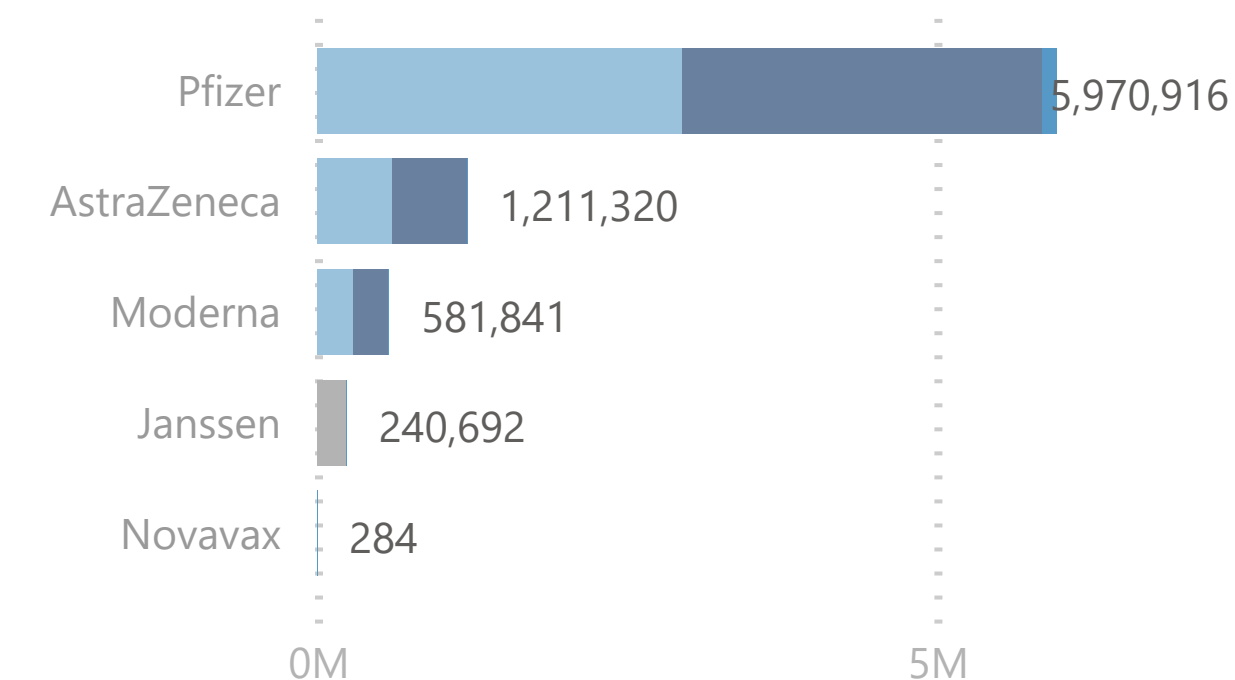

Doses Administered by Type

● Dose 1 ● Single Dose ● Dose 2 ● Immuno Dose