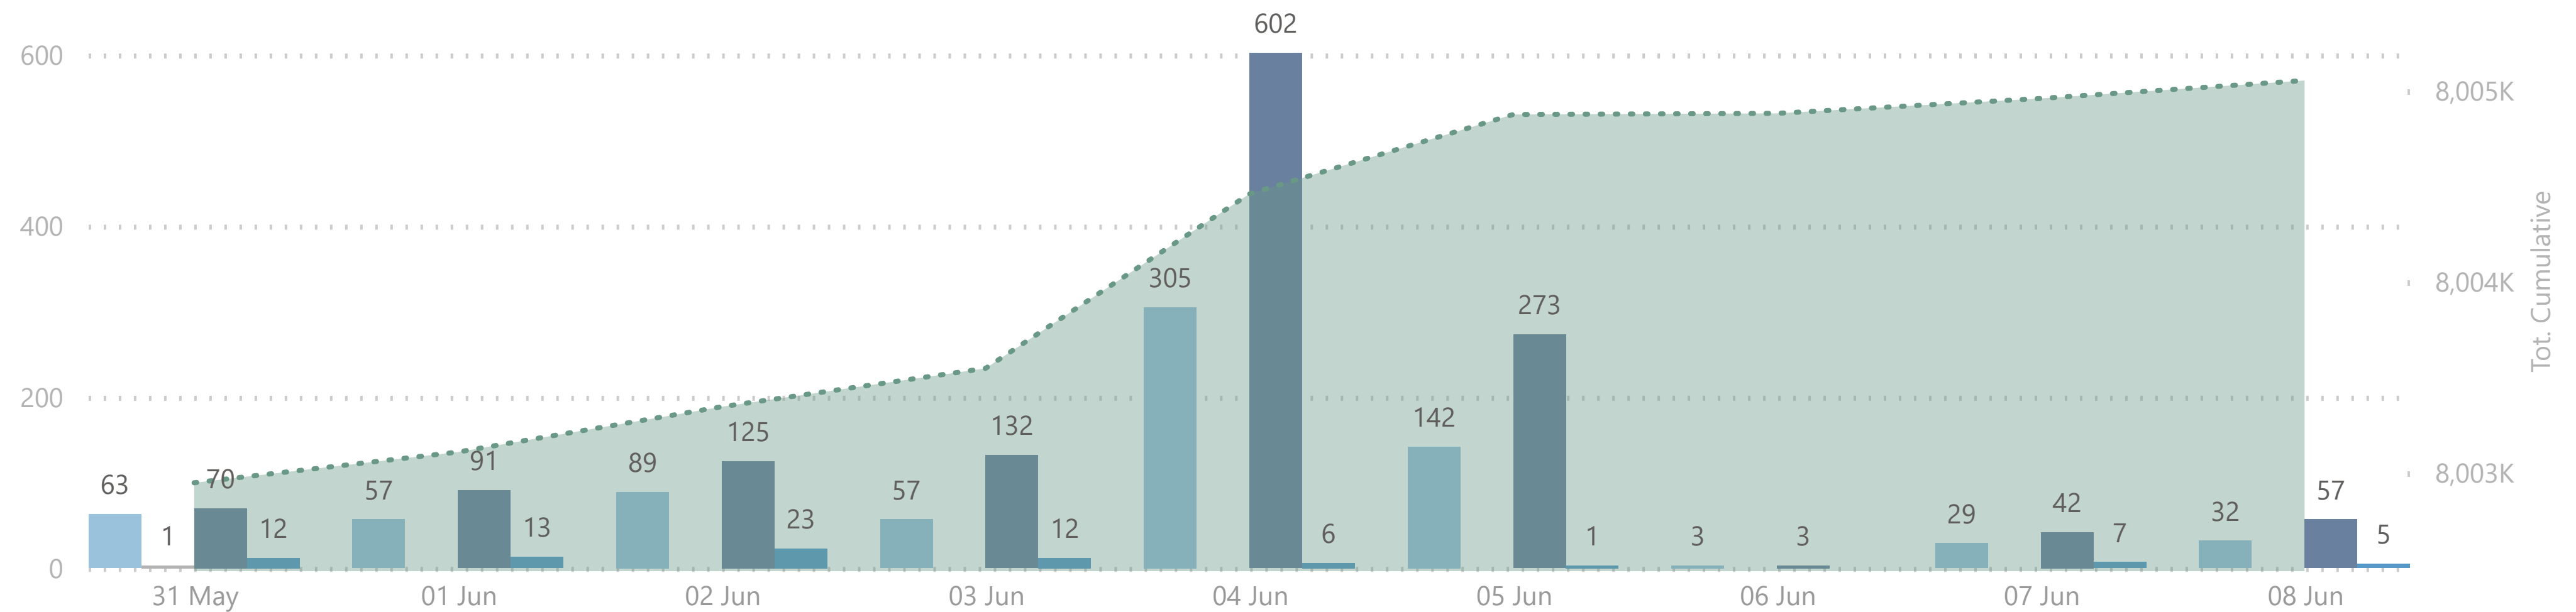

### 3,796,407

Dose 2

### 121,030

ImmunoComp. Dose

**Please note:**

1. The number recorded as having been delivered will always be modestly below the number actually delivered. This will be due to a lag in a small number of cases between the actual administration of the vaccination and the subsequent recording of details on the system.

### No. of Doses Administered

● Dose 1 ● Single Dose ● Dose 2 ● Immuno Dose ● Tot. Cumulative