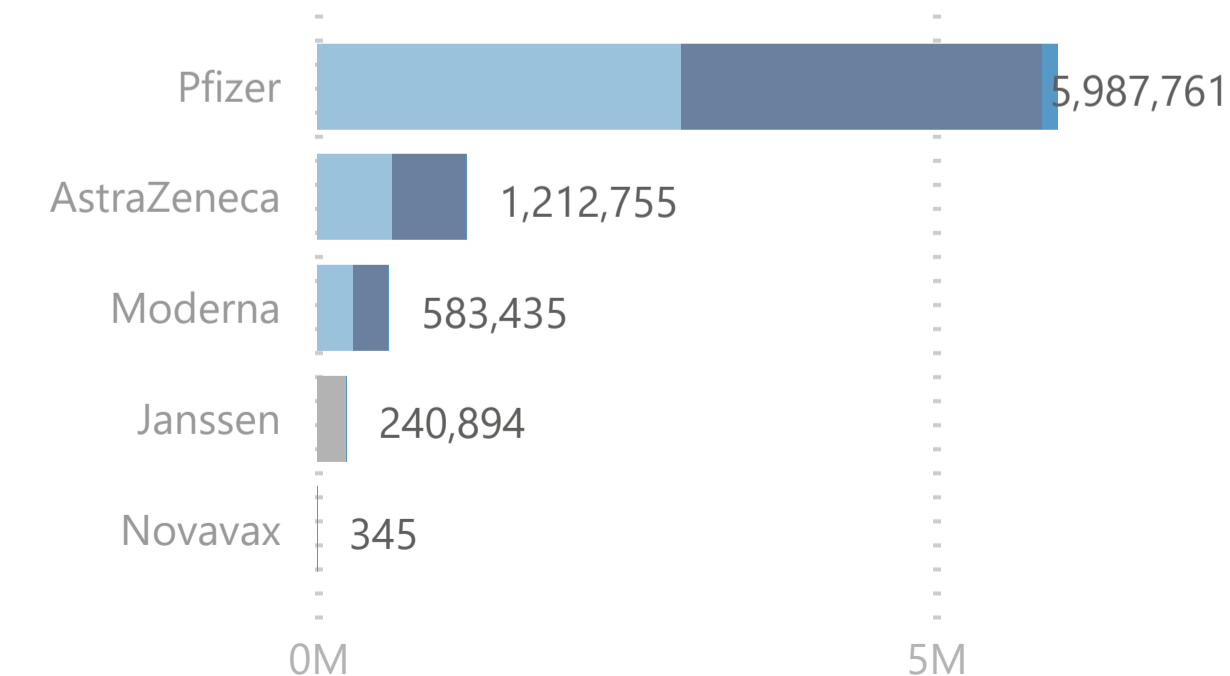

8,025,190

Total Vaccination Doses

3,852,664

Dose 1

240,881

Single Dose

3,806,523

Dose 2

125,122

ImmunoComp. Dose

Please note:

1. The number recorded as having been delivered will always be modestly below the number actually delivered. This will be due to a lag in a small number of cases between the actual administration of the vaccination and the subsequent recording of details on the system.

No. of Doses Administered

● Dose 1 ● Dose 2 ● Immuno Dose - - - - - Tot. Cumulative

Doses Administered by Type

● Dose 1 ● Single Dose ● Dose 2 ● Immuno Dose

Doses Administered by Age Group

● Dose 1 ● Single Dose ● Dose 2 ● Immuno Dose