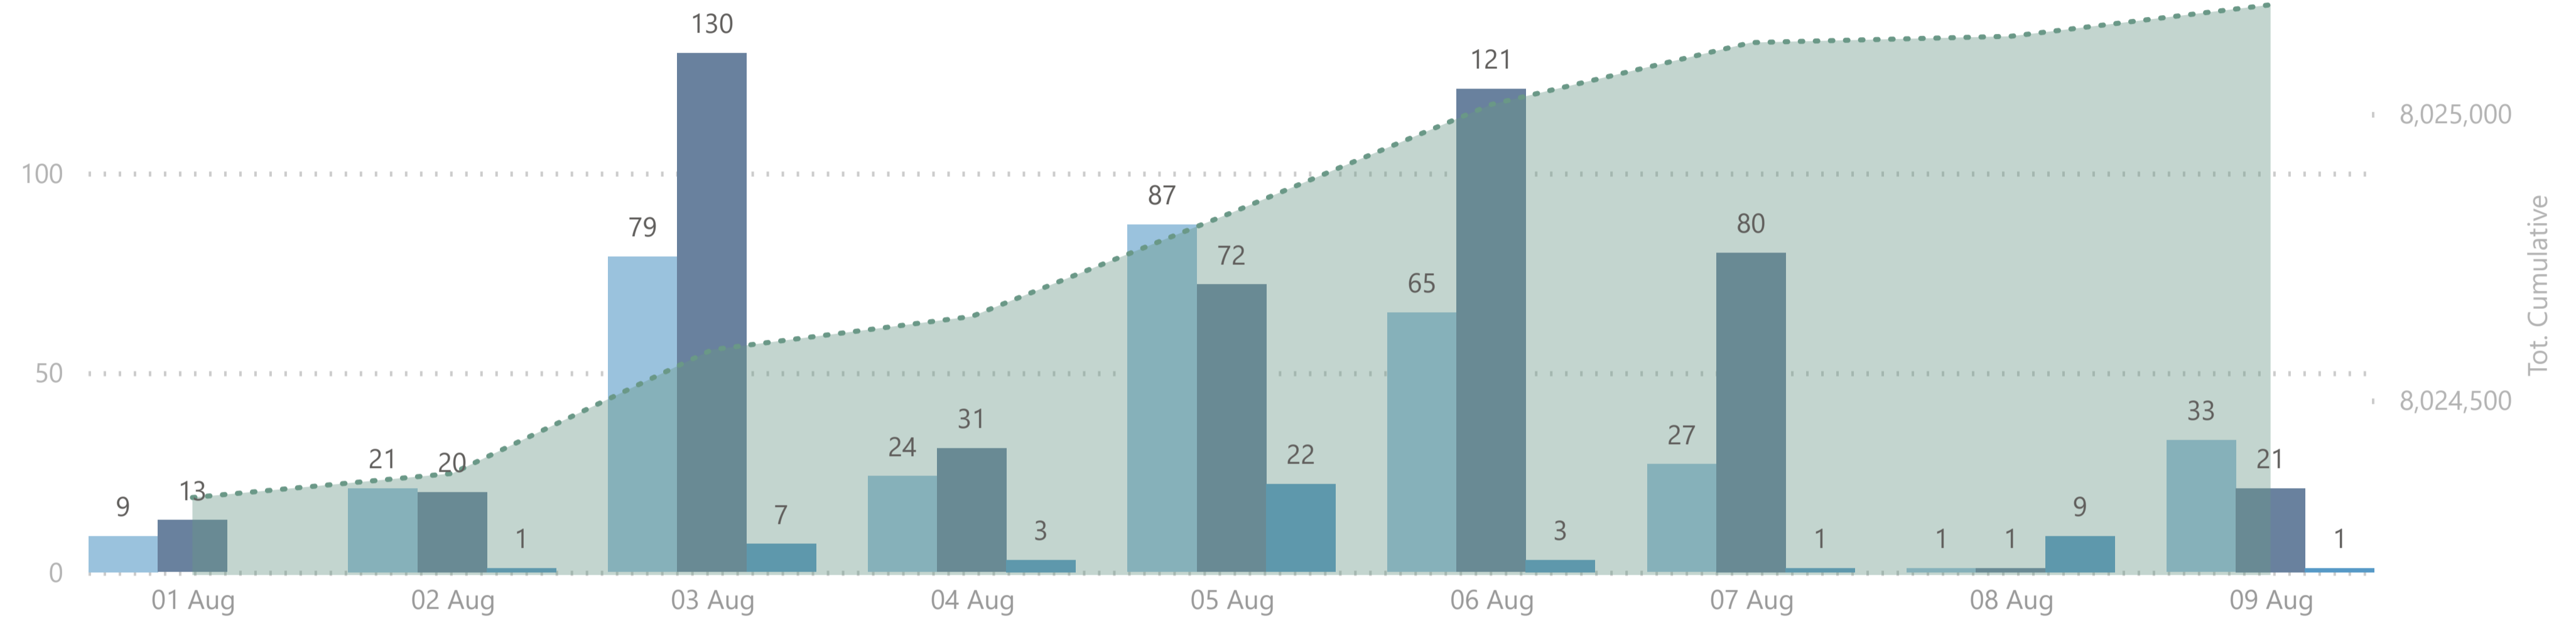

8,025,190

Total Vaccination Doses

3,852,664

Dose 1

240,881

Single Dose

3,806,523

Dose 2

125,122

ImmunoComp. Dose

Please note:

1. The number recorded as having been delivered will always be modestly below the number actually delivered. This will be due to a lag in a small number of cases between the actual administration of the vaccination and the subsequent recording of details on the system.

No. of Doses Administered

● Dose 1 ● Dose 2 ● Immuno Dose - - - - - Tot. Cumulative

Doses Administered by Type

● Dose 1 ● Single Dose ● Dose 2 ● Immuno Dose

Doses Administered by Age Group

● Dose 1 ● Single Dose ● Dose 2 ● Immuno Dose