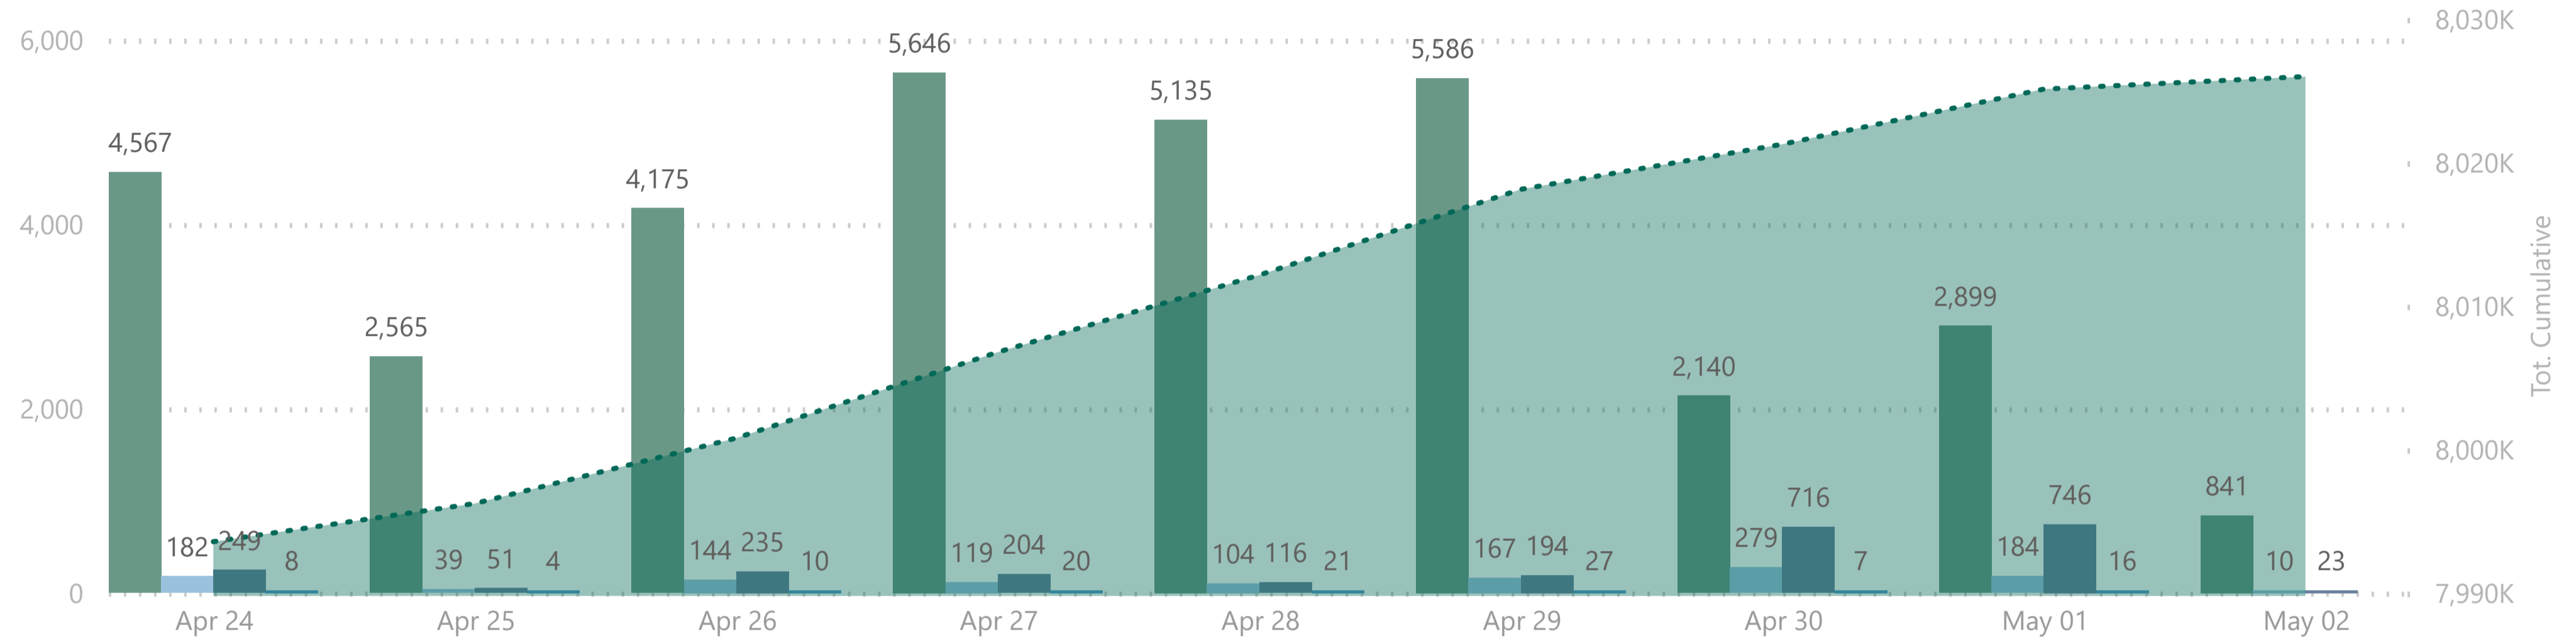

8,025,999

Total Vaccination Doses

3,839,320

Dose 1

240,340

Single Dose

3,784,726

Dose 2

117,123

ImmunoComp. Dose

Please note:

1. The number recorded as having been delivered will always be modestly below the number actually delivered. This will be due to a lag in a small number of cases between the actual administration of the vaccination and the subsequent recording of details on the system.

No. of Doses Administered

● (Blank) ● Dose 1 ● Dose 2 ● Immuno Dose ● Tot. Cumulative