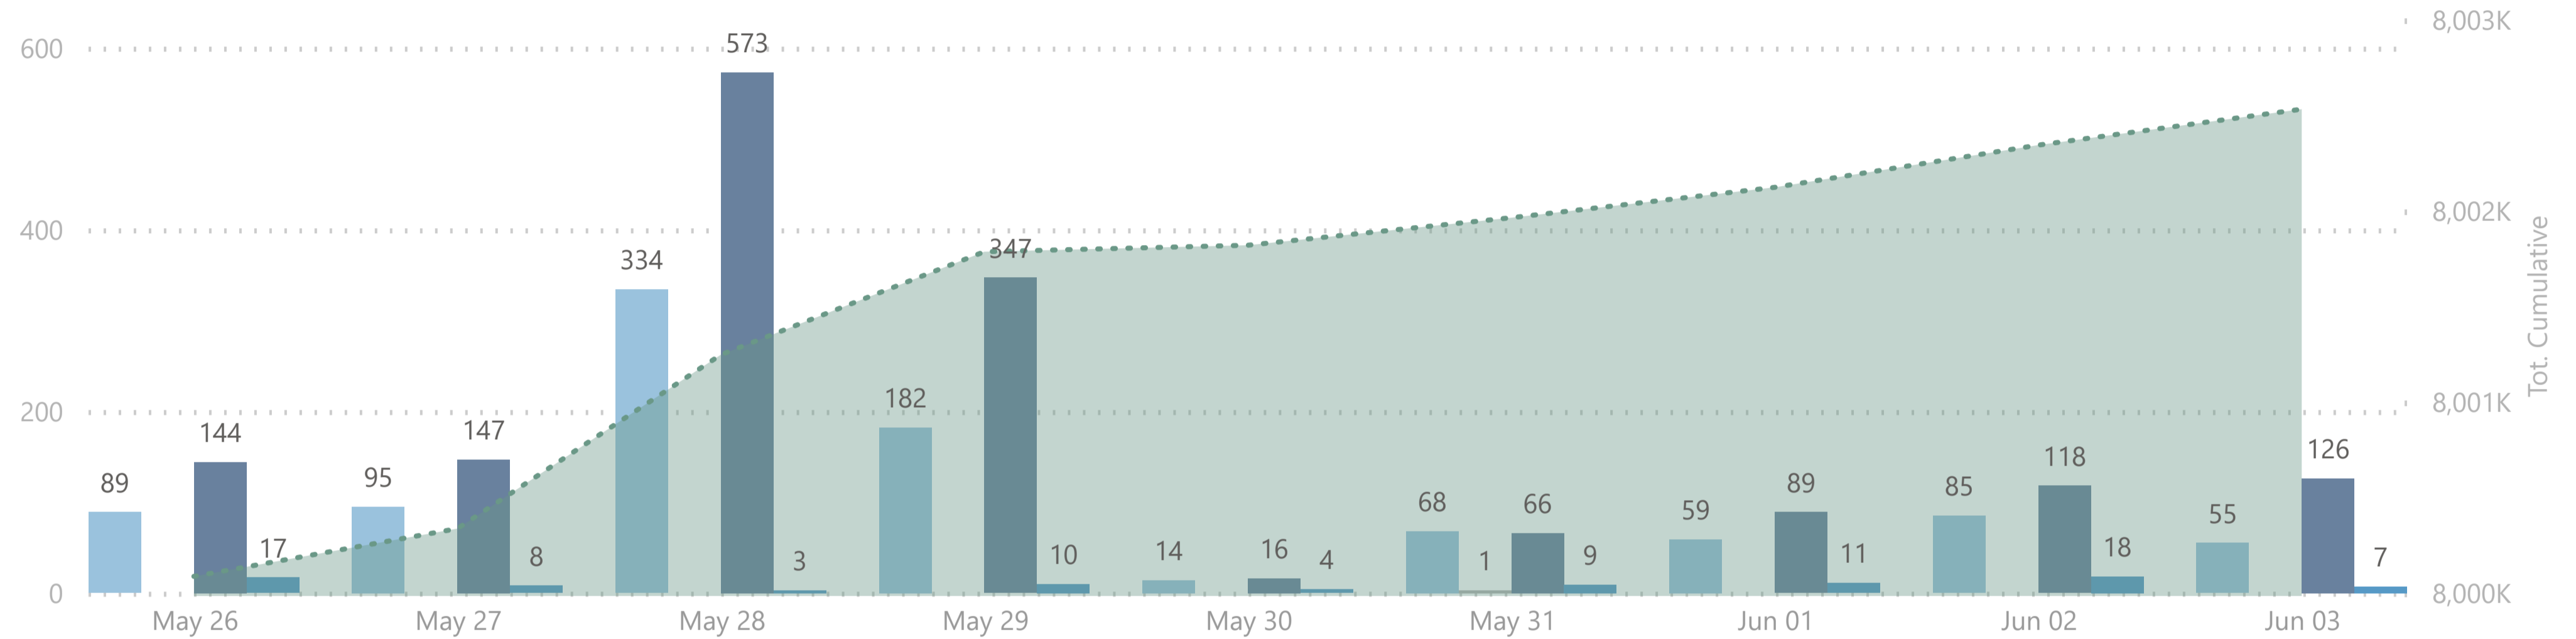

### 240,652

Single Dose

### 3,795,197

Dose 2

### 120,515

ImmunoComp. Dose

**Please note:**

1. The number recorded as having been delivered will always be modestly below the number actually delivered. This will be due to a lag in a small number of cases between the actual administration of the vaccination and the subsequent recording of details on the system.

### No. of Doses Administered

● Dose 1 ● Single Dose ● Dose 2 ● Immuno Dose ● Tot. Cumulative