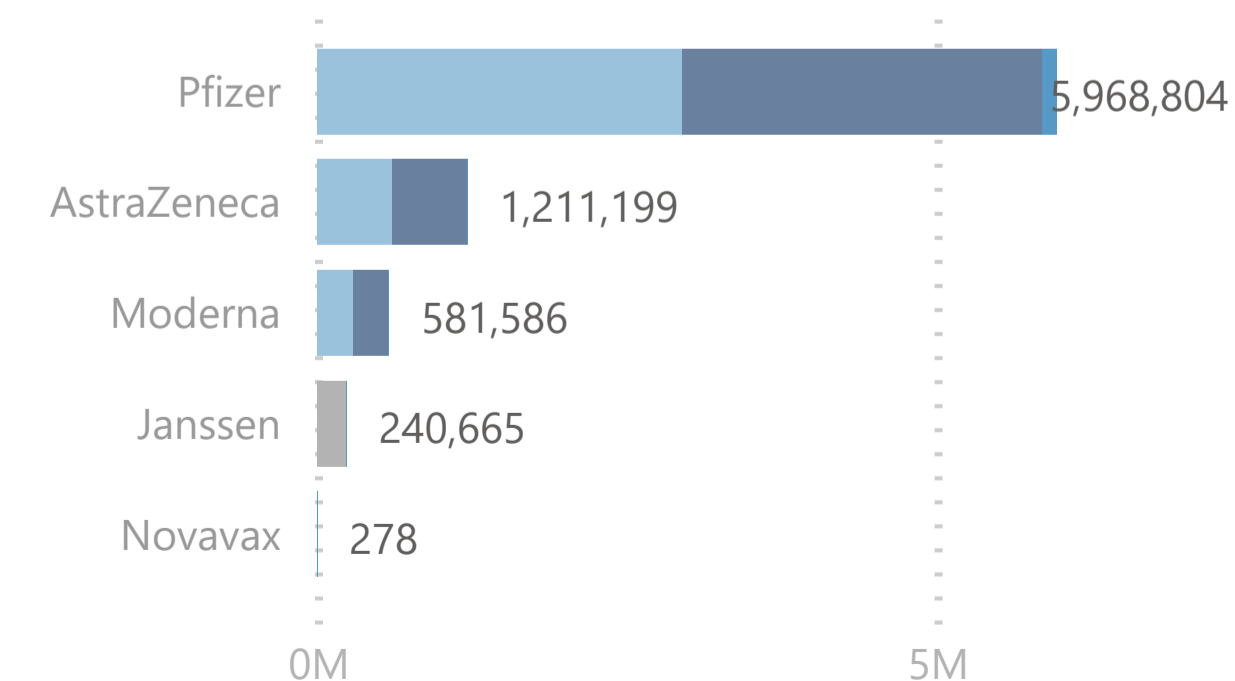

Doses Administered by Type

● Dose 1 ● Single Dose ● Dose 2 ● Immuno Dose