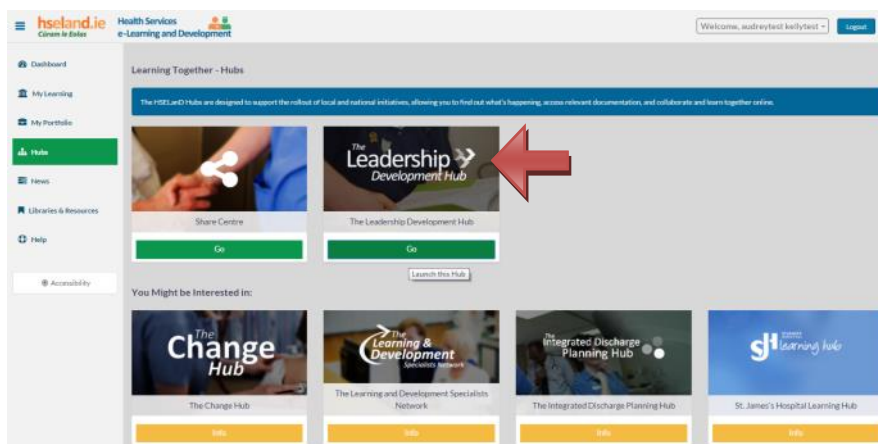

hseland.ie **Performance Achievement** *Cúram le Eolas* **Access Guide**

Log onto www.hseland.ie.

If you are a first time user, select 'Create an Account' and follow the steps.

Click into the 'Hubs' tab on the left hand menu

Enter the 'Leadership Development Hub'.

If you have not accessed the Leadership Development Hub before simply click 'Go' and 'Launch' and verify your user details.

Go to 'Performance Achievement' from the top menu and navigate through the sections for resources and information on workshops