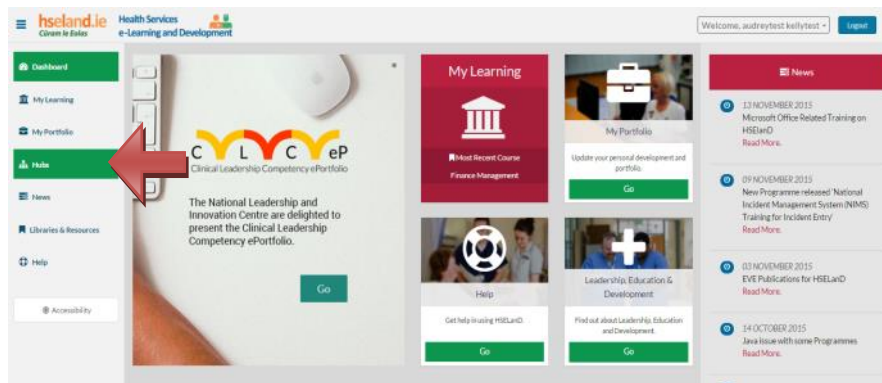

hseland.ie **Performance Achievement** *Cúram le Eolas* **Access Guide**

Log onto www.hseland.ie.

If you are a first time user, select 'Create an Account' and follow the steps.

Click into the 'Hubs' tab on the left hand menu

Enter the 'Leadership Development Hub'.

If you have not accessed the Leadership Development Hub before simply click 'Go' and 'Launch' and verify your user details.

Go to 'Performance Achievement' from the top menu and navigate through the sections for resources and information on workshops